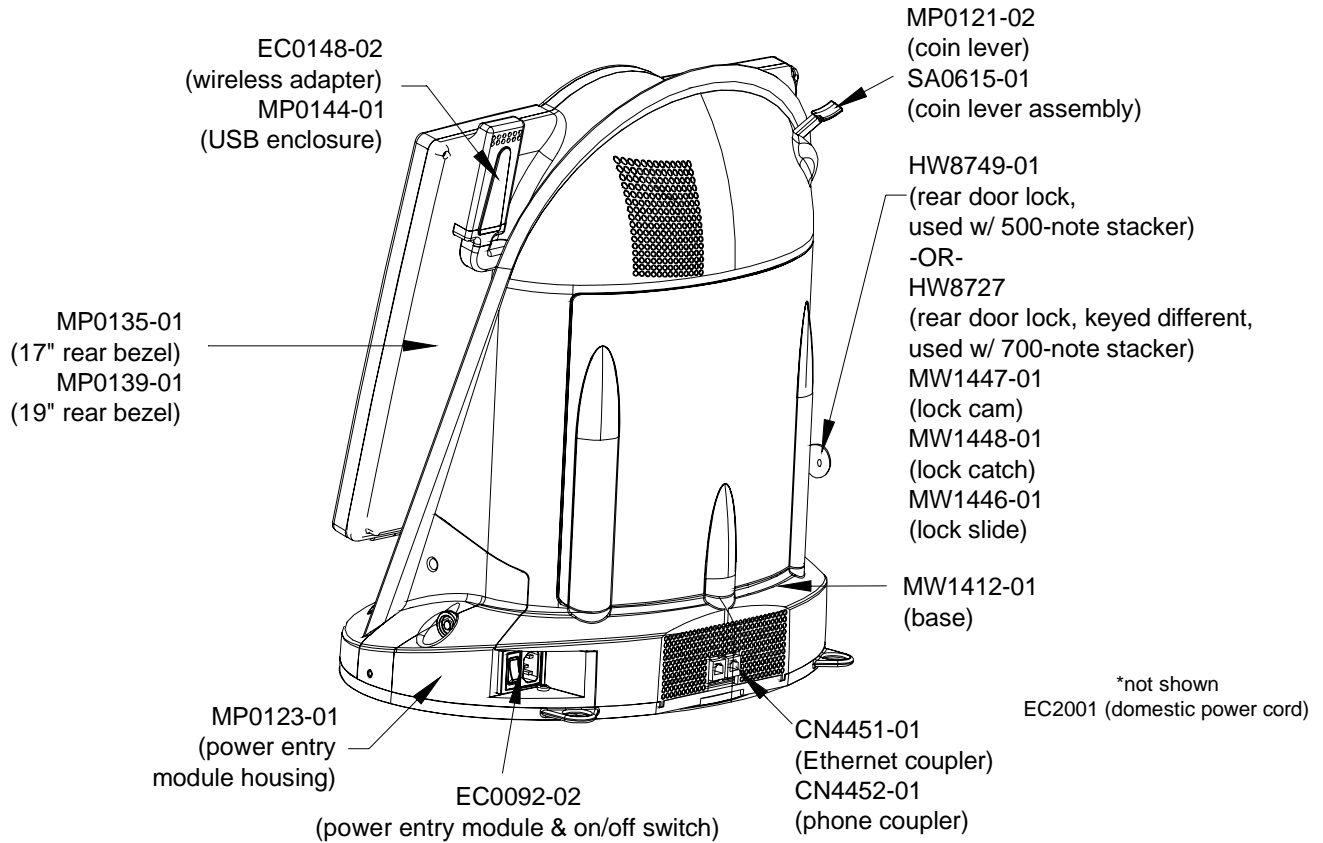

FRONT VIEW OF STANDARD ION AURORA

REAR VIEW OF STANDARD ION AURORA

ION AURORA PARTS LIST

Item	Description
CN4451-01	ETHERNET COUPLER
CN4452-01	PHONE COUPLER
EC0053-03	18", 40-PIN, 80-CONNECTOR, ATA100 RIBBON CABLE
EC0092-02	POWER ENTRY MODULE & ON/OFF SWITCH
EC0093-01	3" DC LCD POWER CABLE
EC0096-04	40" VGA CABLE
EC0097-01	21" ON-SCREEN DISPLAY CABLE
EC0100-01	12-VOLT SNAP-IN MOUNTING METER
EC0148-02	USB WIRELESS ADAPTER
EC0157-01	2.5" HARD DRIVE IDE ADAPTER
EC0226-01	DUAL FAN ASSEMBLY
EC0332-02	USB, DONGLE, LIGHT SHOW, SET UP & CALIBRATE CABLE
EC0351-01	32" USB TOUCHSCREEN CONTROLLER CABLE
EC2001	POWER CORD - USA
EC2179-01	CENTRONICS SOFTWARE UPGRADE CABLE
EC2198-01	CENTRONICS UPGRADE CONNECTOR
EC9257-02	FLAT 8 OHM SPEAKER FOR AURORA
EC9407-04	CPU FAN ASSEMBLY
EC9408-01	70MM, 12V, 23 CFM FAN
EC9703-08	SMILEY BILL ACCEPTOR
EC9796-01	\$1, \$2 & \$5 BILL ACCEPTOR WITH 500-NOTE STACKER
EC9796-06	\$1, \$2 & \$5 BILL ACCEPTOR WITH 700-NOTE STACKER
GL0073-10	MEGATOUCH MARQUEE SIGN
HW0905-03	ASUS MOTHERBOARD INSULATOR (FISH PAPER)
HW3100	#6-32 HEXNUT FOR I/O MOUNTING PLATE STANDOFF
HW6036-07	#6-32 x 1.25L x .25 HEX STANDOFF M<F FOR I/O MOUNTING PLATE
HW8018-06	11-1/2"OD ANTI-SKID PAD
HW8317-XX	INTERNATIONAL/CANADIAN ELECTRONIC COIN MECH
HW8337-01	DOMESTIC MECHANICAL COIN MECH
HW8727	KEYED DIFFERENT CAM LOCK, 1-1/8" BARREL, CAPTIVE KEY (FOR REAR DOOR), USED W/700-NOTE STACKER
HW8733-05	KEYED DIFFERENT CAM LOCK, 7/8"L BARREL WITHOUT CAM, CAPTIVE KEY (FOR CASH DOOR)
HW8749-01	564 REAR DOOR LOCK, 1-1/8"L BARREL WITHOUT CAM, USED W/500-NOTE STACKER
HW8919-01	ROTARY DRAW LATCH INSIDE REAR COVER
HW8948-02	0.73L SLOTTED CAPTIVE THUMBSCREW (FOR REAR COVER)
HW8993-04	12" DIAM. 15" STOPS LAZY SUSAN
HW9008-01	70mm FAN GUARD
KSV-112-006-01	AURORA LED REPLACEMENT KIT
KUV-110-155-01	KIT - ION TURBO UPGRADE 256MB
MP0117-01	SMALL PLASTIC COIN BOX (COIN-AND-BILL GAMES)
MP0118-01	MARS BILL ACCEPTOR FILL PANEL
MP0118-02	SMILEY BILL ACCEPTOR FILL PANEL
MP0118-03	BLANK FILL PANEL (COIN-ONLY GAMES)
MP0121-02	COIN LEVER
MP0123-01	POWER ENTRY MODULE HOUSING
MP0124-01	FRONT HOUSING
MP0133-01	17" FRONT BEZEL
MP0135-01	17" REAR BEZEL
MP0136-01	REAR COVER FOR REMOVABLE REAR DOOR
MP0136-02	REAR COVER FOR HINGED REAR DOOR
MP0138-01	19" FRONT BEZEL
MP0139-01	19" REAR BEZEL
MP0143-01	REMOVABLE REAR DOOR
MP0143-02	HINGED REAR DOOR
MP0144-01	USB ENCLOSURE
MP0149-01	17" MARQUEE COVER
MP0150-01	19" MARQUEE COVER
MP0156-01	LARGE PLASTIC COIN BOX (COIN-ONLY GAMES)
MW0510-01	LOCK CAM (FOR CASH DOOR)
MW1386-01	COIN MECH BRACKET
MW1389-01	17" RIGHT LCD MOUNTING BRACKET
MW1389-02	17" LEFT LCD MOUNTING BRACKET
MW1394-01	MOTHERBOARD TRAY
MW1412-01	AURORA BASE
MW1429-02	I/O MOUNTING BRACKET