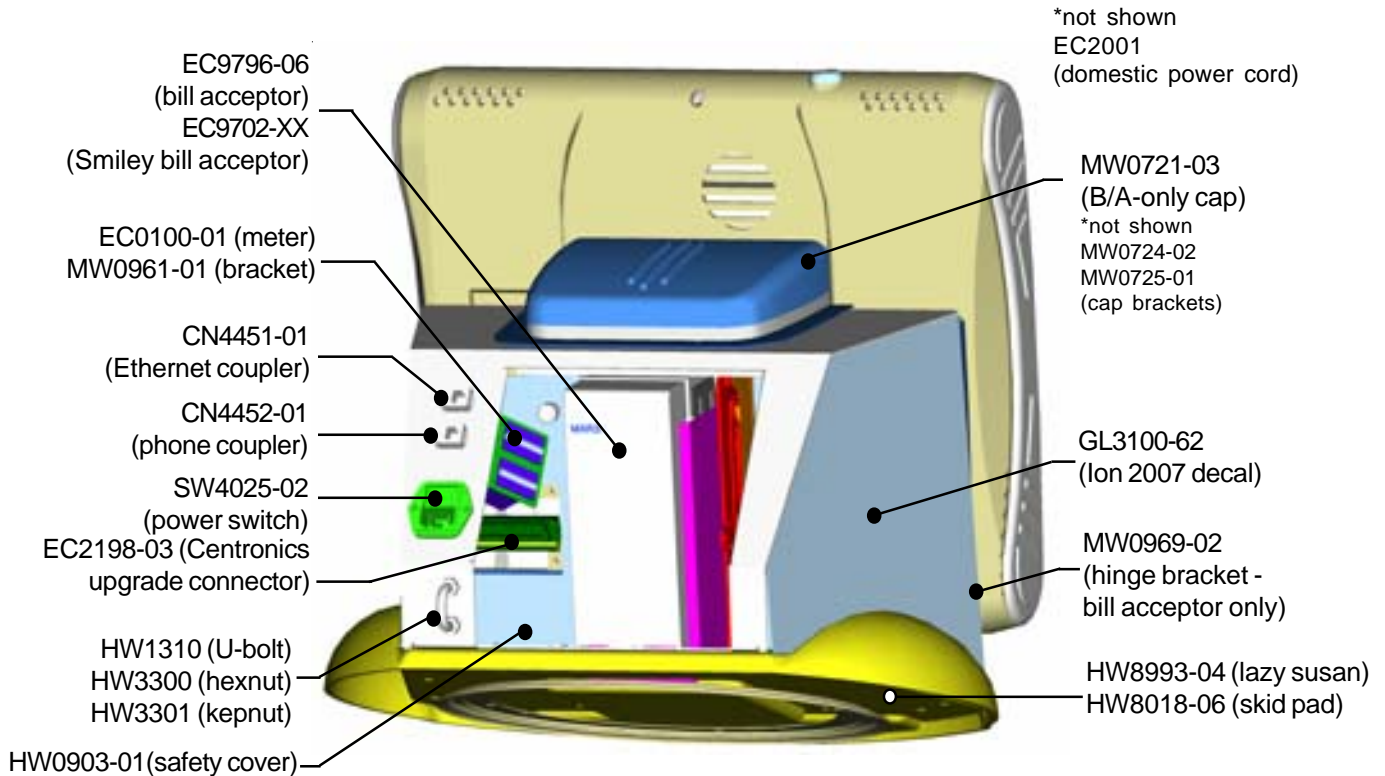

ELITE EDGE WITH CPU SECTION OPEN

COMPLETE ION PARTS LIST

Item	Description
CN4451-01	ETHERNET COUPLER
CN4452-01	PHONE COUPLER
EC0053-04	6", 40-PIN, 80-CONNECTOR, ATA100 RIBBON CABLE
EC0092-02	POWER ENTRY MODULE & ON/OFF SWITCH FOR EVO
EC0093-01	3" DC LCD POWER CABLE
EC0096-01	28" VGA CABLE
EC0097-01	21" ON-SCREEN DISPLAY CABLE FOR EVO, WALLETTTE, ELITE EDGE
EC0097-02	36" ON-SCREEN DISPLAY CABLE FOR FUSION
EC0100-01	12-VOLT SNAP-IN MOUNTING COUNTER FOR EVO, ELITE EDGE
EC0101-01	DUAL SPEAKER ASSEMBLY FOR EVO, ELITE EDGE, WALLETTTE
EC0102-01	SETUP & CALIBRATE CABLE
EC0148-01	USB WIRELESS ADAPTER
EC0157-01	2.5" HARD DRIVE IDE ADAPTER CABLE
EC0163-01	AC/STACKER CABLE FOR ELITE EDGE, EVO
EC2001	POWER CORD - USA
EC2198-01	12" CENTRONICS CONNECTOR FOR FUSION
EC2198-03	7" CENTRONICS CABLE (BILL-ONLY GAMES) FOR WALLETTTE, ELITE EDGE, EVO
EC7538-02	ENHANCE 200-WATT SWITCHING POWER SUPPLY
EC9304-05	3-AMP IEC 320 LINE FILTER WITH .250 FAST-ON CONNECTORS FOR WALLETTTE
EC9384-05	17" LCD FOR FUSION
EC9702-XX	SMILEY BILL ACCEPTOR FOR ELITE EDGE
EC9796-01	\$1, \$2 & \$5 BILL ACCEPTOR WITH 500-NOTE STACKER FOR EVO
EC9796-04	\$1, \$2 & \$5 BILL ACCEPTOR WITH 300-NOTE STACKER FOR WALLETTTE
EC9796-06	\$1, \$2 & \$5 BILL ACCEPTOR WITH 700-NOTE STACKER FOR ELITE EDGE, FUSION
EC9846-01	USB TOUCHSCREEN CONTROLLER
EC9850-12	15" FLAT TOUCHSCREEN FOR EVO, WALLETTTE, ELITE EDGE
EC9851-10	17" TOUCHSCREEN
GL0025-04	MERIT LOGO OVERLAY FOR EVO
GL0034-14	ION 2007 DECAL FOR FUSION
GL0037-01	FRONT CLEAR MARQUEE FOR FUSION
GL0037-02	BACK CLEAR MARQUEE FOR FUSION
GL0038-01	CLEAR MARQUEE FOR EVO, WALLETTTE, ELITE EDGE
GL0041-02	ELITE EDGE BASE DECAL FOR ELITE EDGE
GL0044-03	RIGHT SIDE DECAL FOR FUSION
GL0044-04	LEFT SIDE DECAL FOR FUSION
GL3100-62	ION 2007 DECAL FOR ELITE EDGE
HW0127-01	CCFL COVER FOR ELITE EDGE
HW0903-01	SAFETY COVER FOR ELITE EDGE
HW1310	U-BOLT FOR ELITE EDGE
HW1310-03	U-BOLT FOR EVO
HW1449-01	7/16"L x .17"DIA LOCATING PIN FOR WALLETTTE
HW3300	1/4-20 HEXNUT FOR EVO, ELITE EDGE
HW3301	1/4-20 KEPNUT FOR ELITE EDGE
HW4206	6-32 x 1/4"L PAN HEAD PHILLIPS MACHINE SCREW FOR WALLETTTE
HW4207	6-32 x 1/4"L PAN HEAD PHILLIPS SHEET METAL SCREW, BLACK, FOR ELITE EDGE
HW4343	SEMS 6-32 x 5/8"L PAN HEAD PHILLIPS MACHINE SCREW (SECURING B/A) FOR WALLETTTE
HW4398-03	8-32 x 1-1/8"L FLAT HEAD PHILLIPS MACHINE SCREW FOR WALLETTTE
HW7901-01	PIPE FOR FUSION
HW8018-06	11-1/2"OD ANTI-SKID PAD FOR EVO, ELITE EDGE
HW8159-01	COIN MECH FOR WALLETTTE
HW8249	COIN MECH FOR FUSION
HW8314-01	EXTENSION SPRING, STAINLESS STEEL, 1/4"OUTSIDE DIAM. x 3-1/2"L FOR ELITE EDGE
HW8317-XX	INTERNATIONAL/CANADIAN ELECTRONIC COIN MECH FOR EVO, ELITE EDGE
HW8333-XX	ELECTRONIC COIN MECH - WET DECK FOR EVO, ELITE EDGE
HW8337-01	DOMESTIC MECHANICAL COIN MECH FOR EVO, ELITE EDGE
HW8716	FRONT BEZEL LOCK FOR FUSION
HW8727-02	KEYED DIFFERENT CAM LOCK, 1-3/8"L BARREL WITHOUT CAM, CAPTIVE KEY (FOR CASH DOOR) FOR FUSION
HW8727-03	KEYED DIFFERENT CAM LOCK, 1-1/8"L BARREL WITHOUT CAM, CAPTIVE KEY (FOR CASH DOOR) FOR WALLETTTE
HW8733-07	KEYED DIFFERENT, 7/8" LONG BARREL LOCK WITHOUT CAM FOR EVO