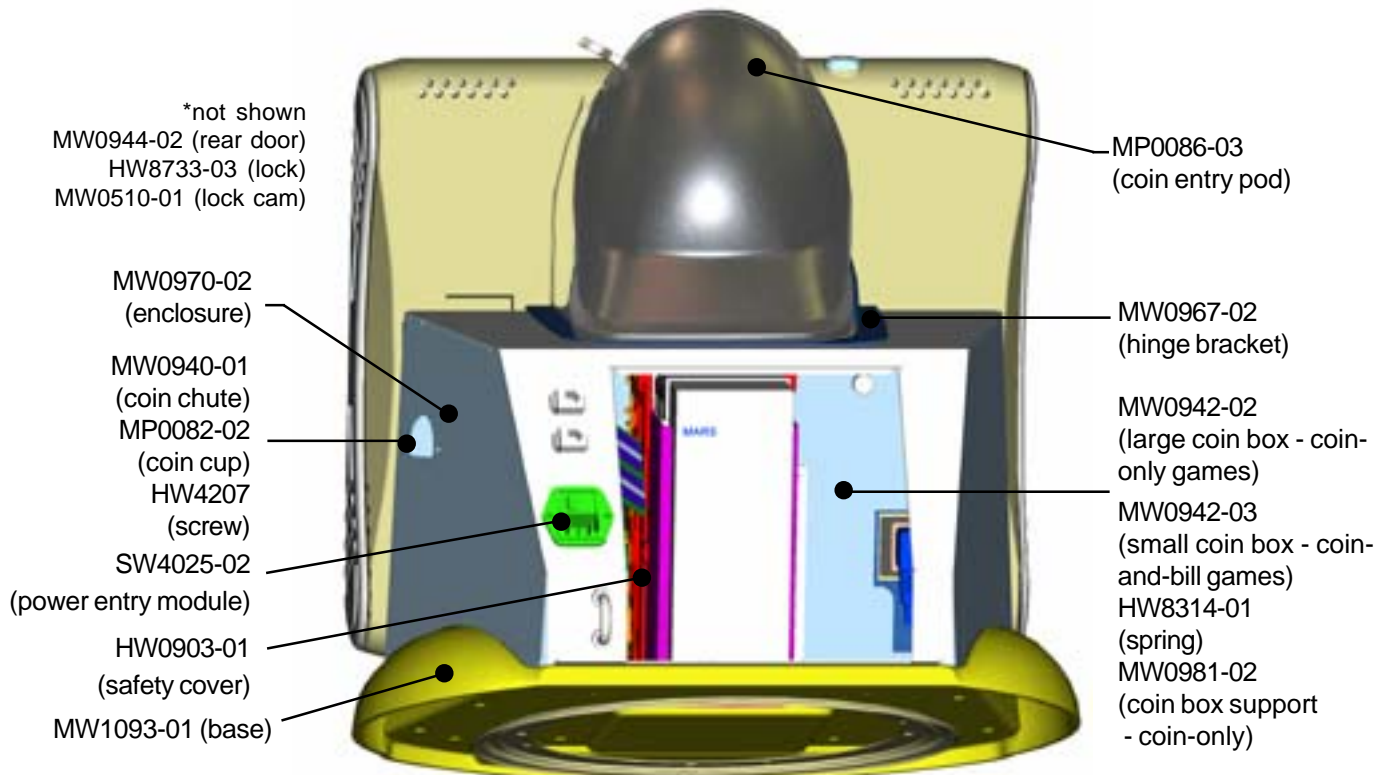

ELITE EDGE WITH CPU SECTION OPEN

COMPLETE ION PARTS LIST

Item	Description
CN4451-01	ETHERNET COUPLER
CN4452-01	PHONE COUPLER
EC0053-04	6", 40-PIN, 80-CONNECTOR, ATA100 RIBBON CABLE
EC0092-02	POWER ENTRY MODULE & ON/OFF SWITCH FOR EVO
EC0093-01	3" DC LCD POWER CABLE
EC0096-01	28" VGA CABLE
EC0097-01	21" ON-SCREEN DISPLAY CABLE FOR EVO, WALLETTTE, ELITE EDGE
EC0097-02	36" ON-SCREEN DISPLAY CABLE FOR FUSION
EC0100-01	12-VOLT SNAP-IN MOUNTING COUNTER FOR EVO, ELITE EDGE
EC0101-01	DUAL SPEAKER ASSEMBLY FOR EVO, ELITE EDGE, WALLETTTE
EC0102-01	SETUP & CALIBRATE CABLE
EC0148-01	USB WIRELESS ADAPTER
EC0157-01	2.5" HARD DRIVE IDE ADAPTER CABLE
EC0163-01	AC/STACKER CABLE FOR ELITE EDGE, EVO
EC2001	POWER CORD - USA
EC2198-01	12" CENTRONICS CONNECTOR FOR FUSION
EC2198-03	7" CENTRONICS CABLE (BILL-ONLY GAMES) FOR WALLETTTE, ELITE EDGE, EVO
EC7538-02	ENHANCE 200-WATT SWITCHING POWER SUPPLY
EC9304-05	3-AMP IEC 320 LINE FILTER WITH .250 FAST-ON CONNECTORS FOR WALLETTTE
EC9384-05	17" LCD FOR FUSION
EC9702-XX	SMILEY BILL ACCEPTOR FOR ELITE EDGE
EC9796-01	\$1, \$2 & \$5 BILL ACCEPTOR WITH 500-NOTE STACKER FOR EVO
EC9796-04	\$1, \$2 & \$5 BILL ACCEPTOR WITH 300-NOTE STACKER FOR WALLETTTE
EC9796-06	\$1, \$2 & \$5 BILL ACCEPTOR WITH 700-NOTE STACKER FOR ELITE EDGE, FUSION
EC9846-01	USB TOUCHSCREEN CONTROLLER
EC9850-12	15" FLAT TOUCHSCREEN FOR EVO, WALLETTTE, ELITE EDGE
EC9851-10	17" TOUCHSCREEN
GL0025-04	MERIT LOGO OVERLAY FOR EVO
GL0034-14	ION 2007 DECAL FOR FUSION
GL0037-01	FRONT CLEAR MARQUEE FOR FUSION
GL0037-02	BACK CLEAR MARQUEE FOR FUSION
GL0038-01	CLEAR MARQUEE FOR EVO, WALLETTTE, ELITE EDGE
GL0041-02	ELITE EDGE BASE DECAL FOR ELITE EDGE
GL0044-03	RIGHT SIDE DECAL FOR FUSION
GL0044-04	LEFT SIDE DECAL FOR FUSION
GL3100-62	ION 2007 DECAL FOR ELITE EDGE
HW0127-01	CCFL COVER FOR ELITE EDGE
HW0903-01	SAFETY COVER FOR ELITE EDGE
HW1310	U-BOLT FOR ELITE EDGE
HW1310-03	U-BOLT FOR EVO
HW1449-01	7/16"L x .17"DIA LOCATING PIN FOR WALLETTTE
HW3300	1/4-20 HEXNUT FOR EVO, ELITE EDGE
HW3301	1/4-20 KEPNUT FOR ELITE EDGE
HW4206	6-32 x 1/4"L PAN HEAD PHILLIPS MACHINE SCREW FOR WALLETTTE
HW4207	6-32 x 1/4"L PAN HEAD PHILLIPS SHEET METAL SCREW, BLACK, FOR ELITE EDGE
HW4343	SEMS 6-32 x 5/8"L PAN HEAD PHILLIPS MACHINE SCREW (SECURING B/A) FOR WALLETTTE
HW4398-03	8-32 x 1-1/8"L FLAT HEAD PHILLIPS MACHINE SCREW FOR WALLETTTE
HW7901-01	PIPE FOR FUSION
HW8018-06	11-1/2"OD ANTI-SKID PAD FOR EVO, ELITE EDGE
HW8159-01	COIN MECH FOR WALLETTTE
HW8249	COIN MECH FOR FUSION
HW8314-01	EXTENSION SPRING, STAINLESS STEEL, 1/4"OUTSIDE DIAM. x 3-1/2"L FOR ELITE EDGE
HW8317-XX	INTERNATIONAL/CANADIAN ELECTRONIC COIN MECH FOR EVO, ELITE EDGE
HW8333-XX	ELECTRONIC COIN MECH - WET DECK FOR EVO, ELITE EDGE
HW8337-01	DOMESTIC MECHANICAL COIN MECH FOR EVO, ELITE EDGE
HW8716	FRONT BEZEL LOCK FOR FUSION
HW8727-02	KEYED DIFFERENT CAM LOCK, 1-3/8"L BARREL WITHOUT CAM, CAPTIVE KEY (FOR CASH DOOR) FOR FUSION
HW8727-03	KEYED DIFFERENT CAM LOCK, 1-1/8"L BARREL WITHOUT CAM, CAPTIVE KEY (FOR CASH DOOR) FOR WALLETTTE
HW8733-07	KEYED DIFFERENT, 7/8" LONG BARREL LOCK WITHOUT CAM FOR EVO