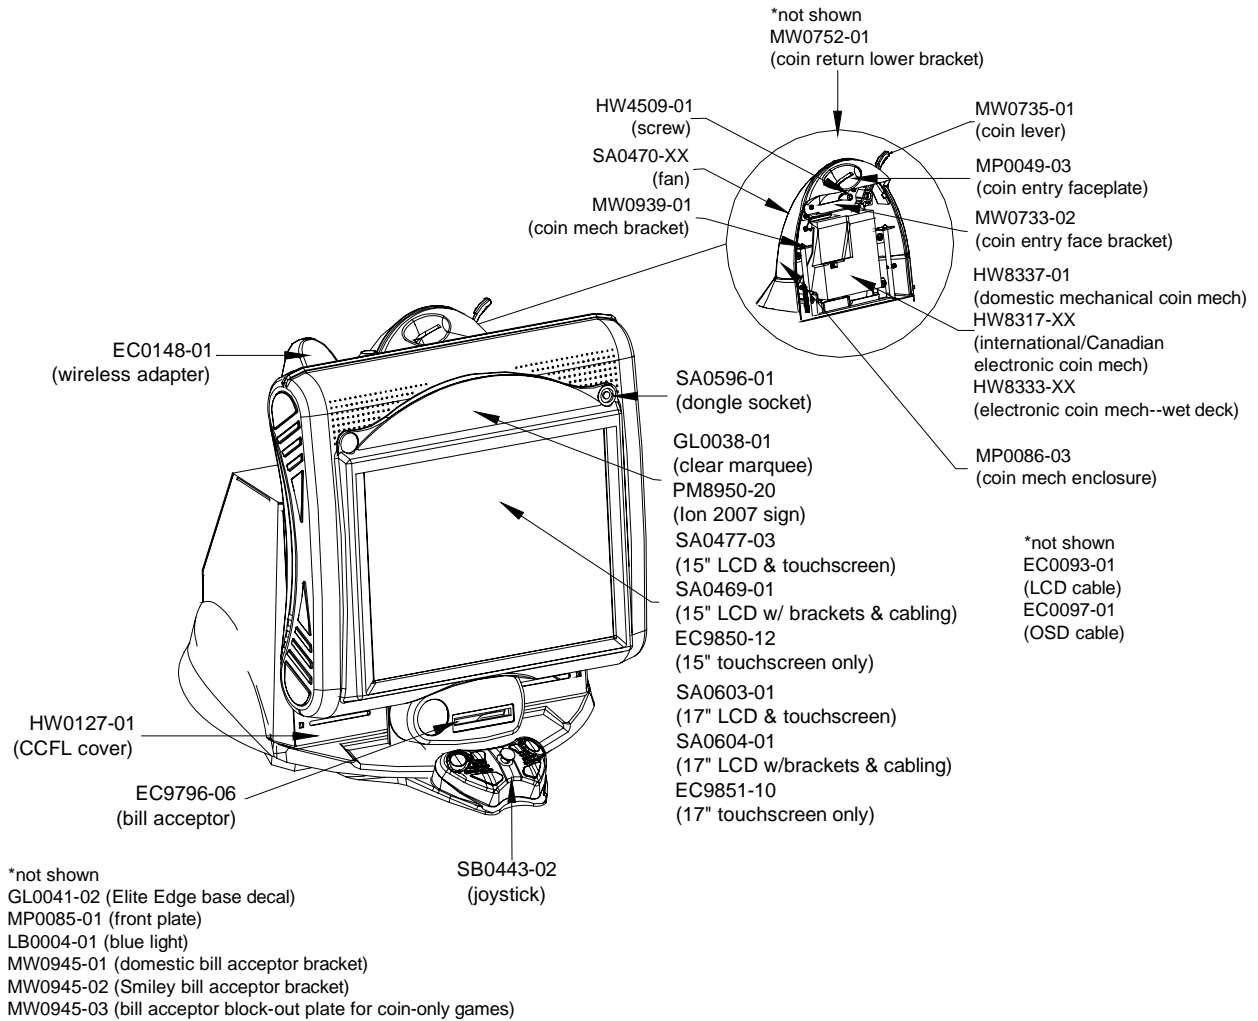

ELITE EDGE WITH CPU SECTION OPEN

COMPLETE ION PARTS LIST

Item	Description
CN4451-01	ETHERNET COUPLER
CN4452-01	PHONE COUPLER
EC0053-04	6", 40-PIN, 80-CONNECTOR, ATA100 RIBBON CABLE
EC0092-02	POWER ENTRY MODULE & ON/OFF SWITCH FOR EVO
EC0093-01	3" DC LCD POWER CABLE
EC0096-01	28" VGA CABLE
EC0097-01	21" ON-SCREEN DISPLAY CABLE FOR EVO, WALLETTTE, ELITE EDGE
EC0097-02	36" ON-SCREEN DISPLAY CABLE FOR FUSION
EC0100-01	12-VOLT SNAP-IN MOUNTING COUNTER FOR EVO, ELITE EDGE
EC0101-01	DUAL SPEAKER ASSEMBLY FOR EVO, ELITE EDGE, WALLETTTE
EC0102-01	SETUP & CALIBRATE CABLE
EC0148-01	USB WIRELESS ADAPTER
EC0157-01	2.5" HARD DRIVE IDE ADAPTER CABLE
EC0163-01	AC/STACKER CABLE FOR ELITE EDGE, EVO
EC2001	POWER CORD - USA
EC2198-01	12" CENTRONICS CONNECTOR FOR FUSION
EC2198-03	7" CENTRONICS CABLE (BILL-ONLY GAMES) FOR WALLETTTE, ELITE EDGE, EVO
EC7538-02	ENHANCE 200-WATT SWITCHING POWER SUPPLY
EC9304-05	3-AMP IEC 320 LINE FILTER WITH .250 FAST-ON CONNECTORS FOR WALLETTTE
EC9384-05	17" LCD FOR FUSION
EC9702-XX	SMILEY BILL ACCEPTOR FOR ELITE EDGE
EC9796-01	\$1, \$2 & \$5 BILL ACCEPTOR WITH 500-NOTE STACKER FOR EVO
EC9796-04	\$1, \$2 & \$5 BILL ACCEPTOR WITH 300-NOTE STACKER FOR WALLETTTE
EC9796-06	\$1, \$2 & \$5 BILL ACCEPTOR WITH 700-NOTE STACKER FOR ELITE EDGE, FUSION
EC9846-01	USB TOUCHSCREEN CONTROLLER
EC9850-12	15" FLAT TOUCHSCREEN FOR EVO, WALLETTTE, ELITE EDGE
EC9851-10	17" TOUCHSCREEN
GL0025-04	MERIT LOGO OVERLAY FOR EVO
GL0034-14	ION 2007 DECAL FOR FUSION
GL0037-01	FRONT CLEAR MARQUEE FOR FUSION
GL0037-02	BACK CLEAR MARQUEE FOR FUSION
GL0038-01	CLEAR MARQUEE FOR EVO, WALLETTTE, ELITE EDGE
GL0041-02	ELITE EDGE BASE DECAL FOR ELITE EDGE
GL0044-03	RIGHT SIDE DECAL FOR FUSION
GL0044-04	LEFT SIDE DECAL FOR FUSION
GL3100-62	ION 2007 DECAL FOR ELITE EDGE
HW0127-01	CCFL COVER FOR ELITE EDGE
HW0903-01	SAFETY COVER FOR ELITE EDGE
HW1310	U-BOLT FOR ELITE EDGE
HW1310-03	U-BOLT FOR EVO
HW1449-01	7/16"L x .17"DIA LOCATING PIN FOR WALLETTTE
HW3300	1/4-20 HEXNUT FOR EVO, ELITE EDGE
HW3301	1/4-20 KEPNUT FOR ELITE EDGE
HW4206	6-32 x 1/4"L PAN HEAD PHILLIPS MACHINE SCREW FOR WALLETTTE
HW4207	6-32 x 1/4"L PAN HEAD PHILLIPS SHEET METAL SCREW, BLACK, FOR ELITE EDGE
HW4343	SEMS 6-32 x 5/8"L PAN HEAD PHILLIPS MACHINE SCREW (SECURING B/A) FOR WALLETTTE
HW4398-03	8-32 x 1-1/8"L FLAT HEAD PHILLIPS MACHINE SCREW FOR WALLETTTE
HW7901-01	PIPE FOR FUSION
HW8018-06	11-1/2"OD ANTI-SKID PAD FOR EVO, ELITE EDGE
HW8159-01	COIN MECH FOR WALLETTTE
HW8249	COIN MECH FOR FUSION
HW8314-01	EXTENSION SPRING, STAINLESS STEEL, 1/4"OUTSIDE DIAM. x 3-1/2"L FOR ELITE EDGE
HW8317-XX	INTERNATIONAL/CANADIAN ELECTRONIC COIN MECH FOR EVO, ELITE EDGE
HW8333-XX	ELECTRONIC COIN MECH - WET DECK FOR EVO, ELITE EDGE
HW8337-01	DOMESTIC MECHANICAL COIN MECH FOR EVO, ELITE EDGE
HW8716	FRONT BEZEL LOCK FOR FUSION
HW8727-02	KEYED DIFFERENT CAM LOCK, 1-3/8"L BARREL WITHOUT CAM, CAPTIVE KEY (FOR CASH DOOR) FOR FUSION
HW8727-03	KEYED DIFFERENT CAM LOCK, 1-1/8"L BARREL WITHOUT CAM, CAPTIVE KEY (FOR CASH DOOR) FOR WALLETTTE
HW8733-07	KEYED DIFFERENT, 7/8" LONG BARREL LOCK WITHOUT CAM FOR EVO