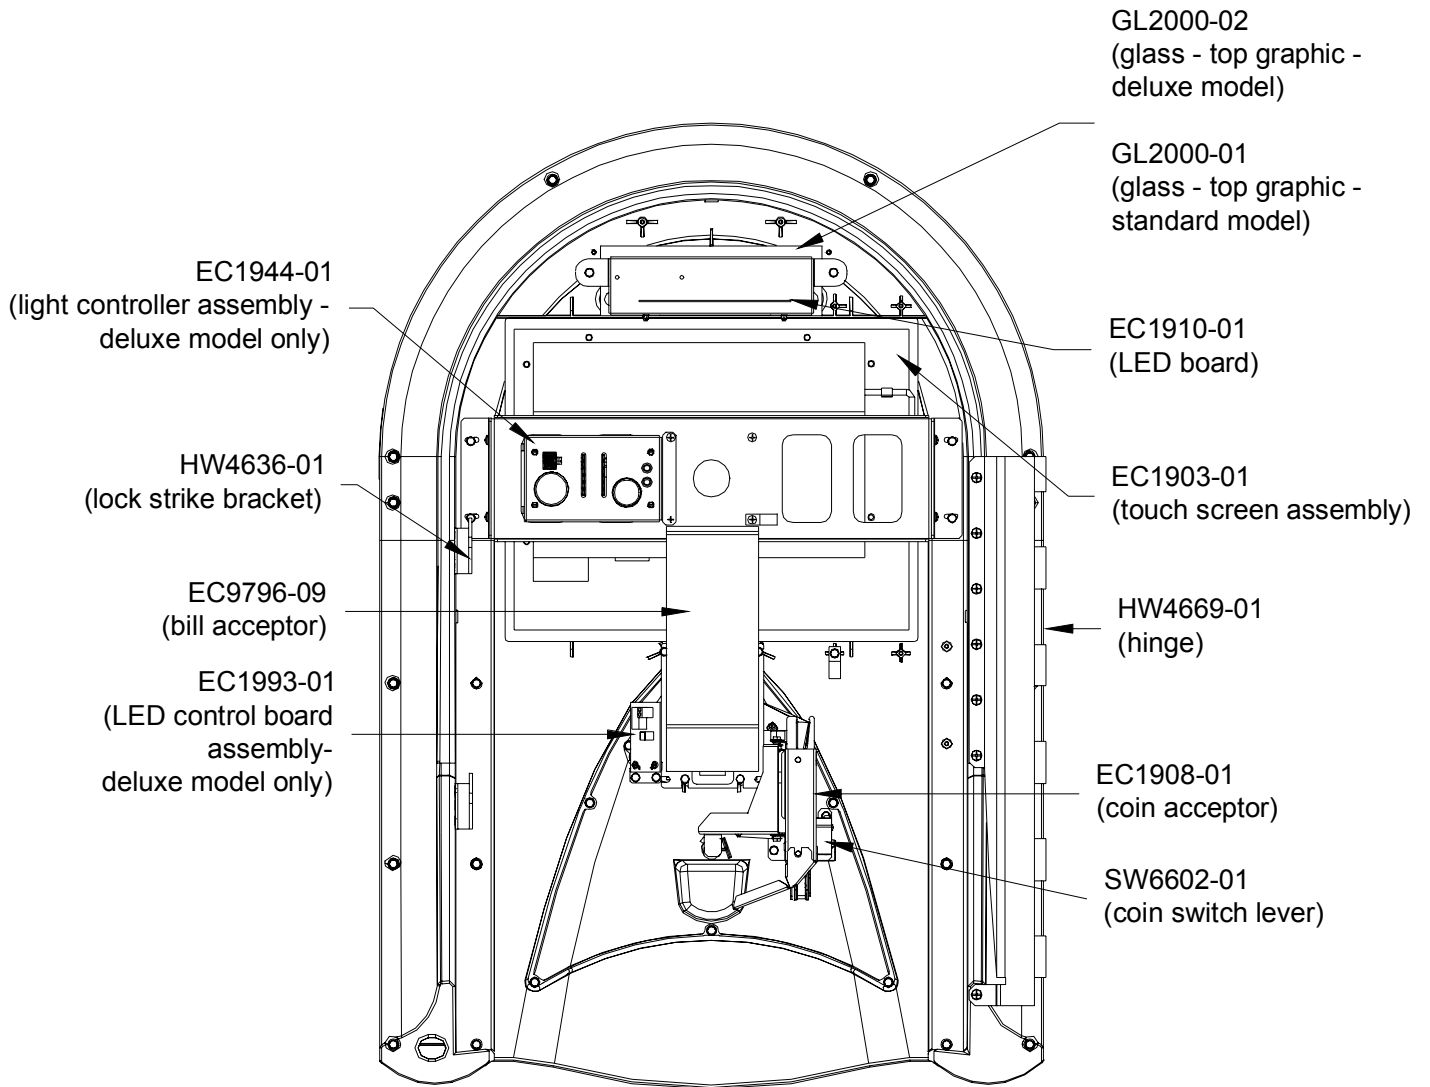

MOD BOX ASSEMBLY FROM THE FRONT

MOD BOX CABINET SHOWN WITHOUT DOOR ASSEMBLY

DOOR ASSEMBLY SHOWN FROM BACK SIDE WITHOUT CABINET

MOD BOX PARTS LIST

Item	Description
EC1900-01	PLUG AND CORD
EC1903-01	TOUCH SCREEN ASSEMBLY
EC1908-01	COIN ACCEPTOR - 3-1/2"
EC1909-01	COMPUTER CORE FAN
EC1910-01	LED ILLUMINATION BOARD
EC1911-01	POWER TRANSFORMER
EC1913-02	COMMUNICATION CONTROLLER ASSEMBLY
EC1914-02	250W AMPLIFIER ASSEMBLY
EC1915-02	COMPUTER ASSEMBLY
EC1930-01	I R REMOTE CONTROL
EC1932-01	TRANSFORMER ASSEMBLY - AUDIO OUTPUT (DELUXE ONLY)
EC1943-01	POWER SUPPLY
EC1944-01	LIGHT CONTROLLER ASSEMBLY (DELUXE ONLY)
EC1958-01	PREAMP ACCESSORY BOARD (DELUXE ONLY)
EC1992-01	ROPE LIGHTS (DELUXE ONLY)
EC1995-02	D-LINK WIRELESS ROUTER
EC1997-01	SYSTEM POWER SUPPLY
EC1998-01	CABINET FAN ASSEMBLY
EC9796-09	MEI BILL ACCEPTOR (AE2611 U7)
GL2000-01	GLASS - TOP GRAPHIC, (STANDARD MODEL)
GL2000-02	GLASS - TOP GRAPHIC, (DELUXE MODEL)
HW4609-01	CABINET
HW4610-01	COIN CONTAINER
HW4623-01	COIN BOX RETAINER BRACKET
HW4636-01	LOCK STRIKE BRACKET
HW4665-01	SIDE PANEL (STANDARD MODEL)
HW4666-01	TOP PANEL (STANDARD MODEL)
HW4669-01	HINGE
HW4677-01	SIDE PANEL (DELUXE MODEL)
HW4678-01	TOP PANEL (DELUXE MODEL)
HW4689-02	DOOR PANEL ASSEMBLY (DELUXE MODEL)
HW4689-03	DOOR PANEL ASSEMBLY (STANDARD MODEL)
HW4879-01	CABLE TIE HOLDER (DELUXE ONLY)
PA0097-XX	PROGRAMMED HARD DRIVE
SW6601-01	PUSHBUTTON SWITCH
SW6603-01	ROCKER SWITCH