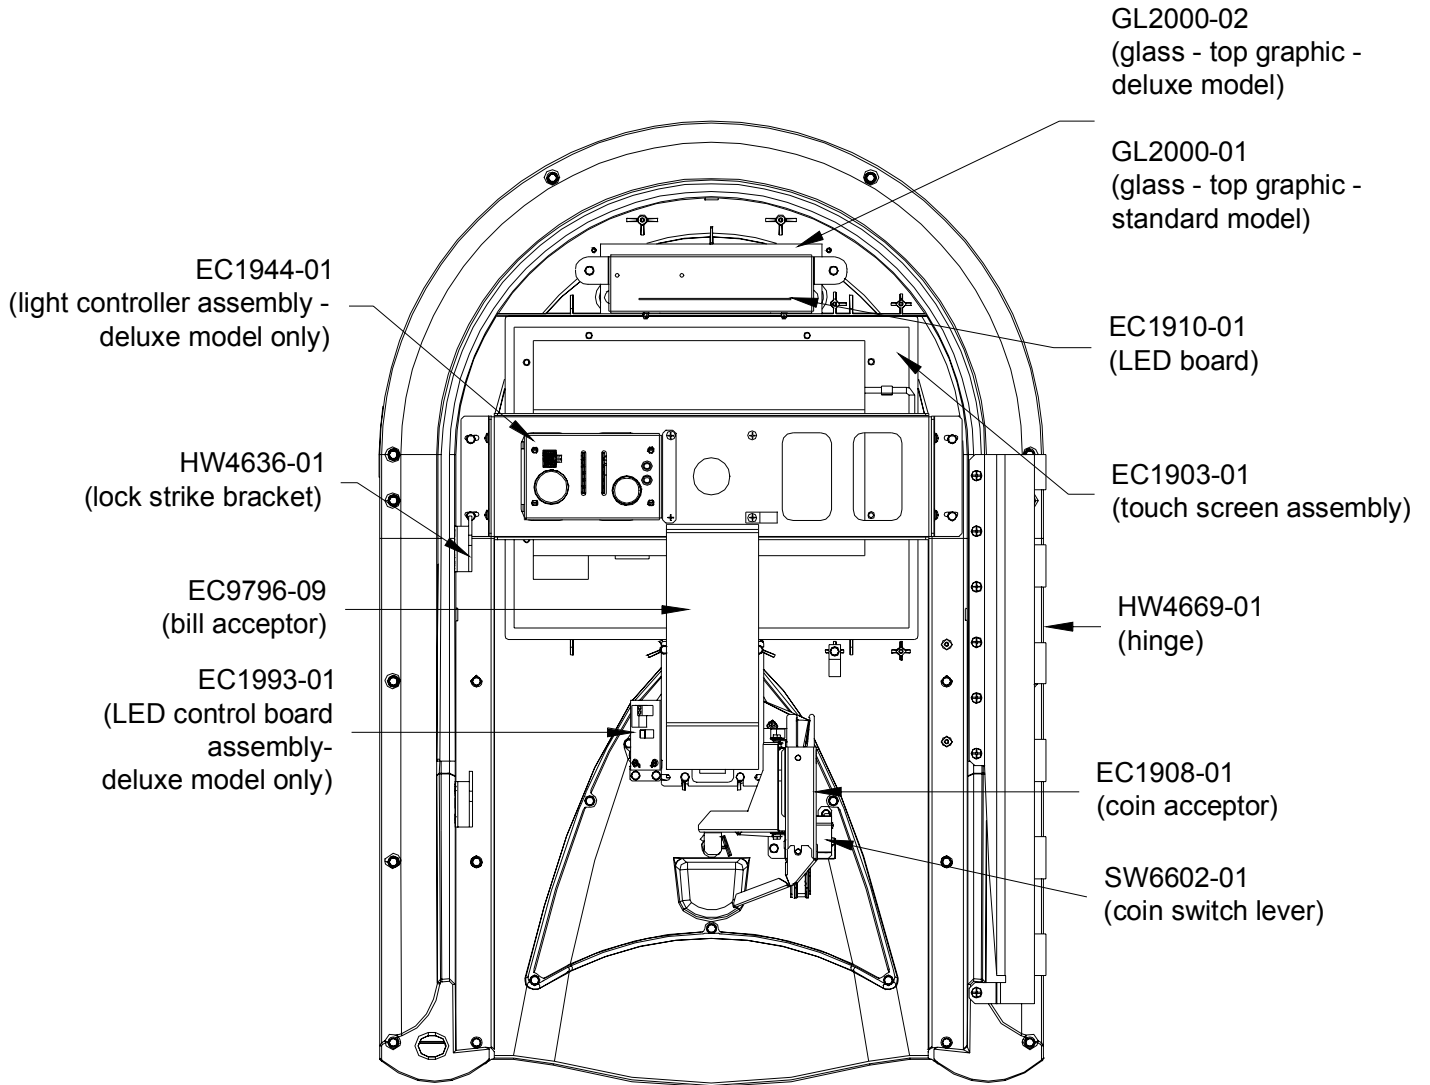

MOD BOX ASSEMBLY FROM THE FRONT

MOD BOX CABINET SHOWN WITHOUT DOOR ASSEMBLY

DOOR ASSEMBLY SHOWN FROM BACK SIDE WITHOUT CABINET

MOD BOX PARTS LIST

Item	Description
EC1900-01	PLUG AND CORD
EC1903-01	TOUCH SCREEN ASSEMBLY
EC1908-01	COIN ACCEPTOR - 3-1/2"
EC1909-01	COMPUTER CORE FAN
EC1910-01	LED ILLUMINATION BOARD
EC1911-01	POWER TRANSFORMER
EC1913-02	COMMUNICATION CONTROLLER ASSEMBLY
EC1914-02	250W AMPLIFIER ASSEMBLY
EC1915-02	COMPUTER ASSEMBLY
EC1930-01	I R REMOTE CONTROL
EC1932-01	TRANSFORMER ASSEMBLY - AUDIO OUTPUT (DELUXE ONLY)
EC1943-01	POWER SUPPLY
EC1944-01	LIGHT CONTROLLER ASSEMBLY (DELUXE ONLY)
EC1958-01	PREAMP ACCESSORY BOARD (DELUXE ONLY)
EC1992-01	ROPE LIGHTS (DELUXE ONLY)
EC1995-02	D-LINK WIRELESS ROUTER
EC1997-01	SYSTEM POWER SUPPLY
EC1998-01	CABINET FAN ASSEMBLY
EC9796-09	MEI BILL ACCEPTOR (AE2611 U7)
GL2000-01	GLASS - TOP GRAPHIC, (STANDARD MODEL)
GL2000-02	GLASS - TOP GRAPHIC, (DELUXE MODEL)
HW4609-01	CABINET
HW4610-01	COIN CONTAINER
HW4623-01	COIN BOX RETAINER BRACKET
HW4636-01	LOCK STRIKE BRACKET
HW4665-01	SIDE PANEL (STANDARD MODEL)
HW4666-01	TOP PANEL (STANDARD MODEL)
HW4669-01	HINGE
HW4677-01	SIDE PANEL (DELUXE MODEL)
HW4678-01	TOP PANEL (DELUXE MODEL)
HW4689-02	DOOR PANEL ASSEMBLY (DELUXE MODEL)
HW4689-03	DOOR PANEL ASSEMBLY (STANDARD MODEL)
HW4879-01	CABLE TIE HOLDER (DELUXE ONLY)
PA0097-XX	PROGRAMMED HARD DRIVE
SW6601-01	PUSHBUTTON SWITCH
SW6603-01	ROCKER SWITCH