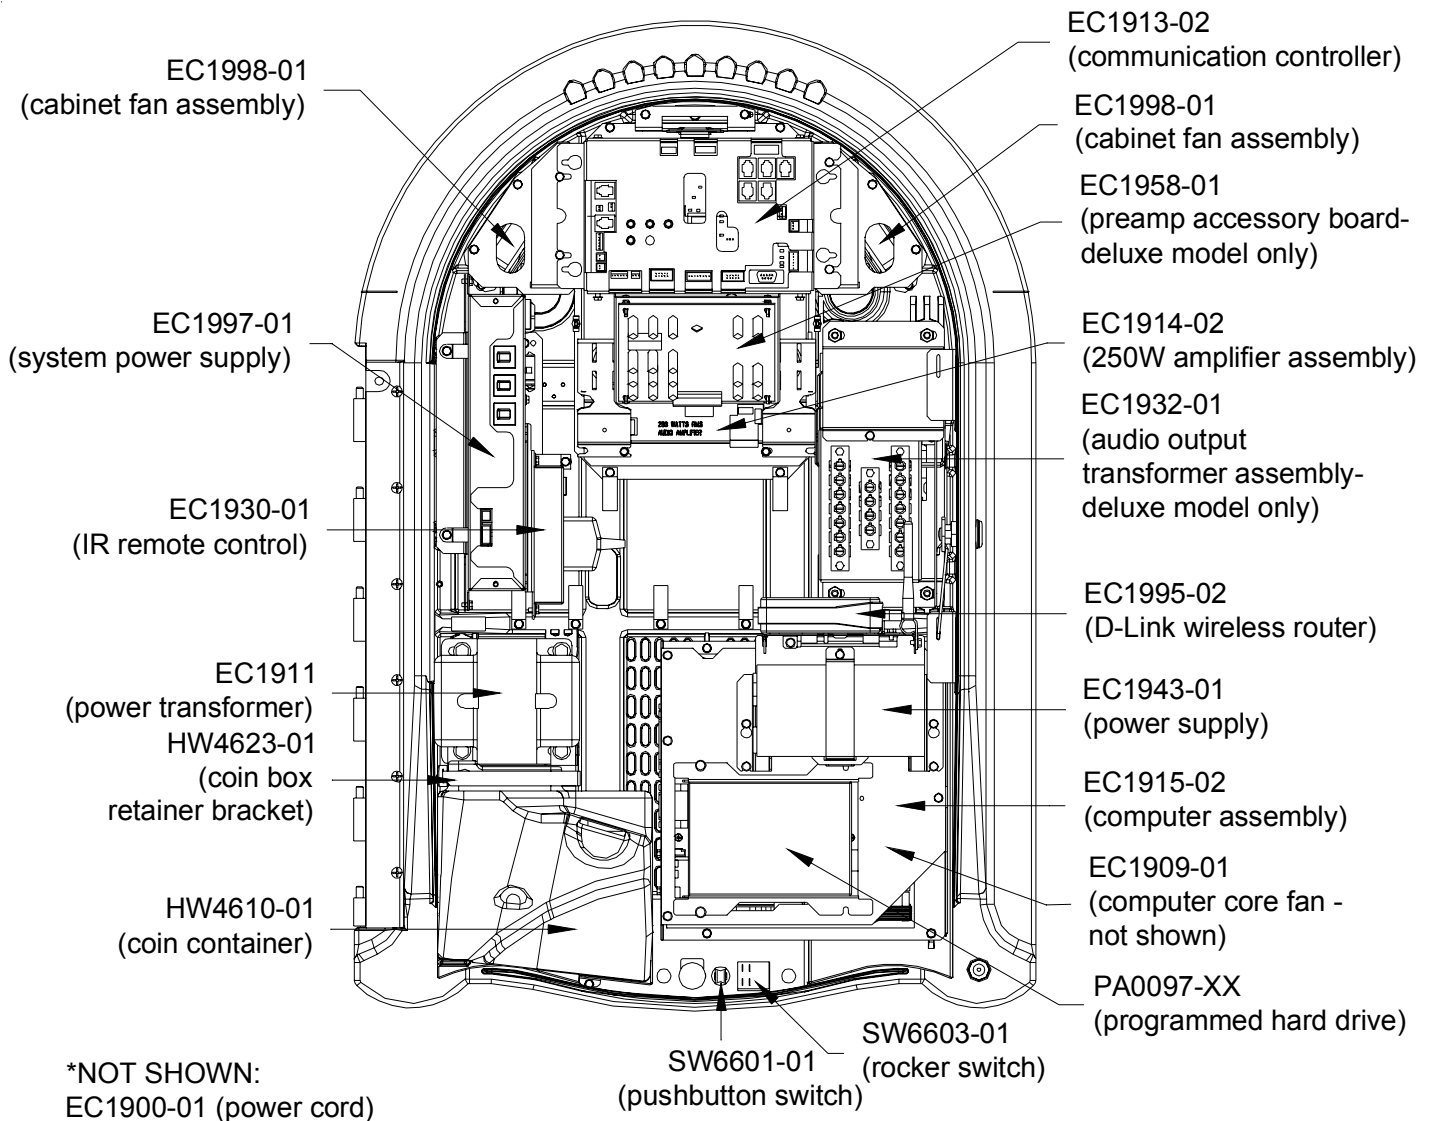

MOD BOX ASSEMBLY FROM THE FRONT

MOD BOX CABINET SHOWN WITHOUT DOOR ASSEMBLY

DOOR ASSEMBLY SHOWN FROM BACK SIDE WITHOUT CABINET

MOD BOX PARTS LIST

Item	Description
EC1900-01	PLUG AND CORD
EC1903-01	TOUCH SCREEN ASSEMBLY
EC1908-01	COIN ACCEPTOR - 3-1/2"
EC1909-01	COMPUTER CORE FAN
EC1910-01	LED ILLUMINATION BOARD
EC1911-01	POWER TRANSFORMER
EC1913-02	COMMUNICATION CONTROLLER ASSEMBLY
EC1914-02	250W AMPLIFIER ASSEMBLY
EC1915-02	COMPUTER ASSEMBLY
EC1930-01	I R REMOTE CONTROL
EC1932-01	TRANSFORMER ASSEMBLY - AUDIO OUTPUT (DELUXE ONLY)
EC1943-01	POWER SUPPLY
EC1944-01	LIGHT CONTROLLER ASSEMBLY (DELUXE ONLY)
EC1958-01	PREAMP ACCESSORY BOARD (DELUXE ONLY)
EC1992-01	ROPE LIGHTS (DELUXE ONLY)
EC1995-02	D-LINK WIRELESS ROUTER
EC1997-01	SYSTEM POWER SUPPLY
EC1998-01	CABINET FAN ASSEMBLY
EC9796-09	MEI BILL ACCEPTOR (AE2611 U7)
GL2000-01	GLASS - TOP GRAPHIC, (STANDARD MODEL)
GL2000-02	GLASS - TOP GRAPHIC, (DELUXE MODEL)
HW4609-01	CABINET
HW4610-01	COIN CONTAINER
HW4623-01	COIN BOX RETAINER BRACKET
HW4636-01	LOCK STRIKE BRACKET
HW4665-01	SIDE PANEL (STANDARD MODEL)
HW4666-01	TOP PANEL (STANDARD MODEL)
HW4669-01	HINGE
HW4677-01	SIDE PANEL (DELUXE MODEL)
HW4678-01	TOP PANEL (DELUXE MODEL)
HW4689-02	DOOR PANEL ASSEMBLY (DELUXE MODEL)
HW4689-03	DOOR PANEL ASSEMBLY (STANDARD MODEL)
HW4879-01	CABLE TIE HOLDER (DELUXE ONLY)
PA0097-XX	PROGRAMMED HARD DRIVE
SW6601-01	PUSHBUTTON SWITCH
SW6603-01	ROCKER SWITCH