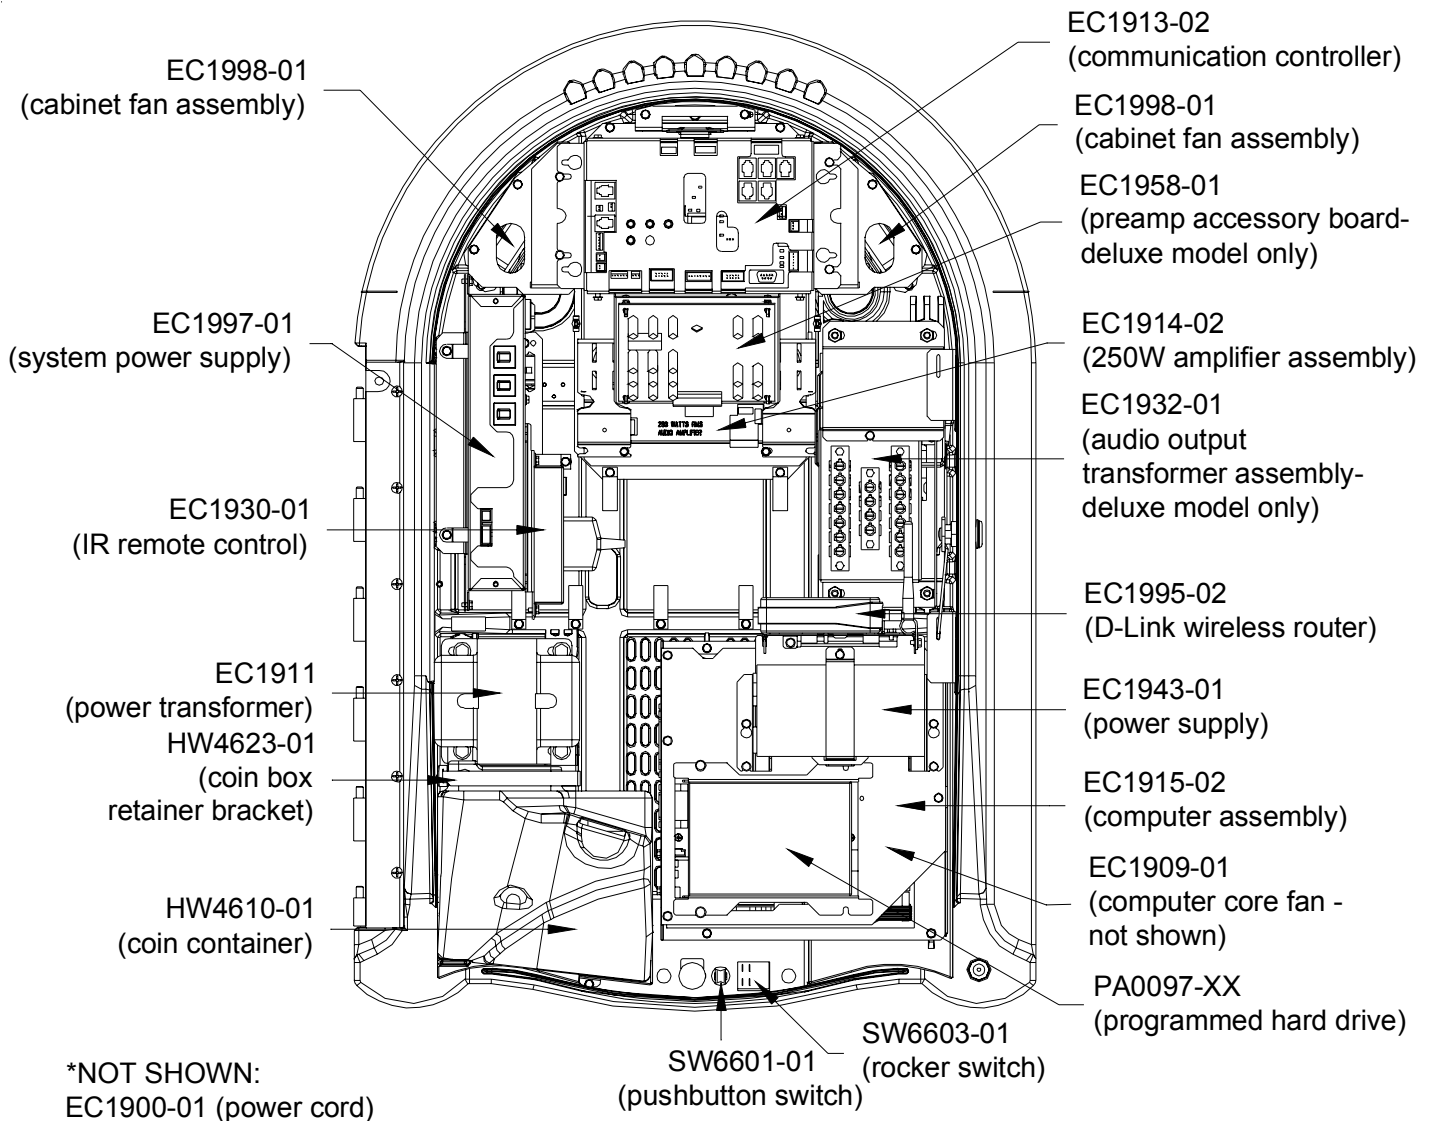

MOD BOX ASSEMBLY FROM THE FRONT

MOD BOX CABINET SHOWN WITHOUT DOOR ASSEMBLY

DOOR ASSEMBLY SHOWN FROM BACK SIDE WITHOUT CABINET

MOD BOX PARTS LIST

Item	Description
EC1900-01	PLUG AND CORD
EC1903-01	TOUCH SCREEN ASSEMBLY
EC1908-01	COIN ACCEPTOR - 3-1/2"
EC1909-01	COMPUTER CORE FAN
EC1910-01	LED ILLUMINATION BOARD
EC1911-01	POWER TRANSFORMER
EC1913-02	COMMUNICATION CONTROLLER ASSEMBLY
EC1914-02	250W AMPLIFIER ASSEMBLY
EC1915-02	COMPUTER ASSEMBLY
EC1930-01	I R REMOTE CONTROL
EC1932-01	TRANSFORMER ASSEMBLY - AUDIO OUTPUT (DELUXE ONLY)
EC1943-01	POWER SUPPLY
EC1944-01	LIGHT CONTROLLER ASSEMBLY (DELUXE ONLY)
EC1958-01	PREAMP ACCESSORY BOARD (DELUXE ONLY)
EC1992-01	ROPE LIGHTS (DELUXE ONLY)
EC1995-02	D-LINK WIRELESS ROUTER
EC1997-01	SYSTEM POWER SUPPLY
EC1998-01	CABINET FAN ASSEMBLY
EC9796-09	MEI BILL ACCEPTOR (AE2611 U7)
GL2000-01	GLASS - TOP GRAPHIC, (STANDARD MODEL)
GL2000-02	GLASS - TOP GRAPHIC, (DELUXE MODEL)
HW4609-01	CABINET
HW4610-01	COIN CONTAINER
HW4623-01	COIN BOX RETAINER BRACKET
HW4636-01	LOCK STRIKE BRACKET
HW4665-01	SIDE PANEL (STANDARD MODEL)
HW4666-01	TOP PANEL (STANDARD MODEL)
HW4669-01	HINGE
HW4677-01	SIDE PANEL (DELUXE MODEL)
HW4678-01	TOP PANEL (DELUXE MODEL)
HW4689-02	DOOR PANEL ASSEMBLY (DELUXE MODEL)
HW4689-03	DOOR PANEL ASSEMBLY (STANDARD MODEL)
HW4879-01	CABLE TIE HOLDER (DELUXE ONLY)
PA0097-XX	PROGRAMMED HARD DRIVE
SW6601-01	PUSHBUTTON SWITCH
SW6603-01	ROCKER SWITCH