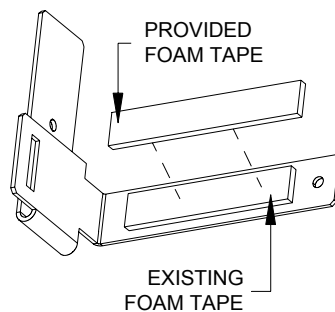

## Ion Power Supply Replacement

This replacement power supply may be slightly smaller in size than the power supply that was in your game. Because of this, additional foam tape may need to be added to the power supply mounting bracket. If there is already a double layer of foam tape on the bracket, you do not need to install additional tape. If there is only a single layer of tape, follow the guide below to install the provided tape on top of the existing tape.

Elite Edge, eVo, eVo Walleette and Entertainer Games:

FIGURE 1 – POWER SUPPLY MOUNTING BRACKET  
USED IN ELITE EDGE, EVO, EVO WALLEETTE AND ENTERTAINER GAMES

Aurora Games:

FIGURE 2 – POWER SUPPLY MOUNTING BRACKET  
USED IN AURORA GAMES