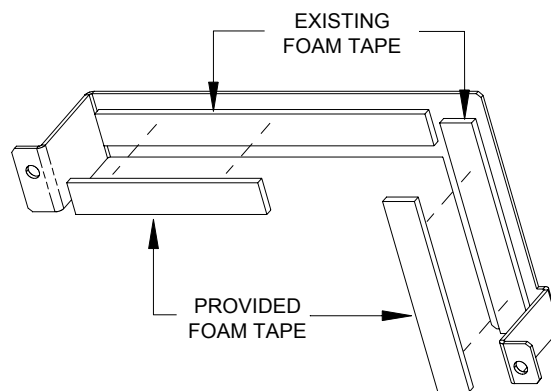

## Ion Power Supply Replacement

This replacement power supply may be slightly smaller in size than the power supply that was in your game. Because of this, additional foam tape may need to be added to the power supply mounting bracket. If there is already a double layer of foam tape on the bracket, you do not need to install additional tape. If there is only a single layer of tape, follow the guide below to install the provided tape on top of the existing tape.

Elite Edge, eVo, eVo Walleette and Entertainer Games:

FIGURE 1 – POWER SUPPLY MOUNTING BRACKET  
USED IN ELITE EDGE, EVO, EVO WALLEETTE AND ENTERTAINER GAMES

Aurora Games:

FIGURE 2 – POWER SUPPLY MOUNTING BRACKET  
USED IN AURORA GAMES