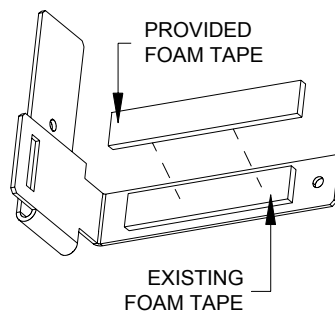

merit entertainment

Ion Power Supply Replacement

This replacement power supply may be slightly smaller in size than the power supply that was in your game. Because of this, additional foam tape may need to be added to the power supply mounting bracket. If there is already a double layer of foam tape on the bracket, you do not need to install additional tape. If there is only a single layer of tape, follow the guide below to install the provided tape on top of the existing tape.

Elite Edge, eVo, eVo Walleette and Entertainer Games:

FIGURE 1 – POWER SUPPLY MOUNTING BRACKET
USED IN ELITE EDGE, EVO, EVO WALLEETTE AND ENTERTAINER GAMES

Aurora Games:

FIGURE 2 – POWER SUPPLY MOUNTING BRACKET
USED IN AURORA GAMES