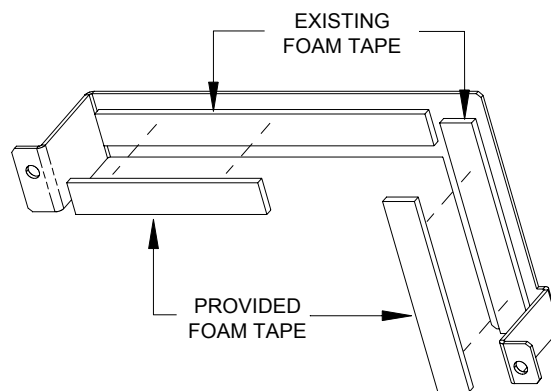

merit entertainment

Ion Power Supply Replacement

This replacement power supply may be slightly smaller in size than the power supply that was in your game. Because of this, additional foam tape may need to be added to the power supply mounting bracket. If there is already a double layer of foam tape on the bracket, you do not need to install additional tape. If there is only a single layer of tape, follow the guide below to install the provided tape on top of the existing tape.

Elite Edge, eVo, eVo Walleette and Entertainer Games:

FIGURE 1 – POWER SUPPLY MOUNTING BRACKET
USED IN ELITE EDGE, EVO, EVO WALLEETTE AND ENTERTAINER GAMES

Aurora Games:

FIGURE 2 – POWER SUPPLY MOUNTING BRACKET
USED IN AURORA GAMES