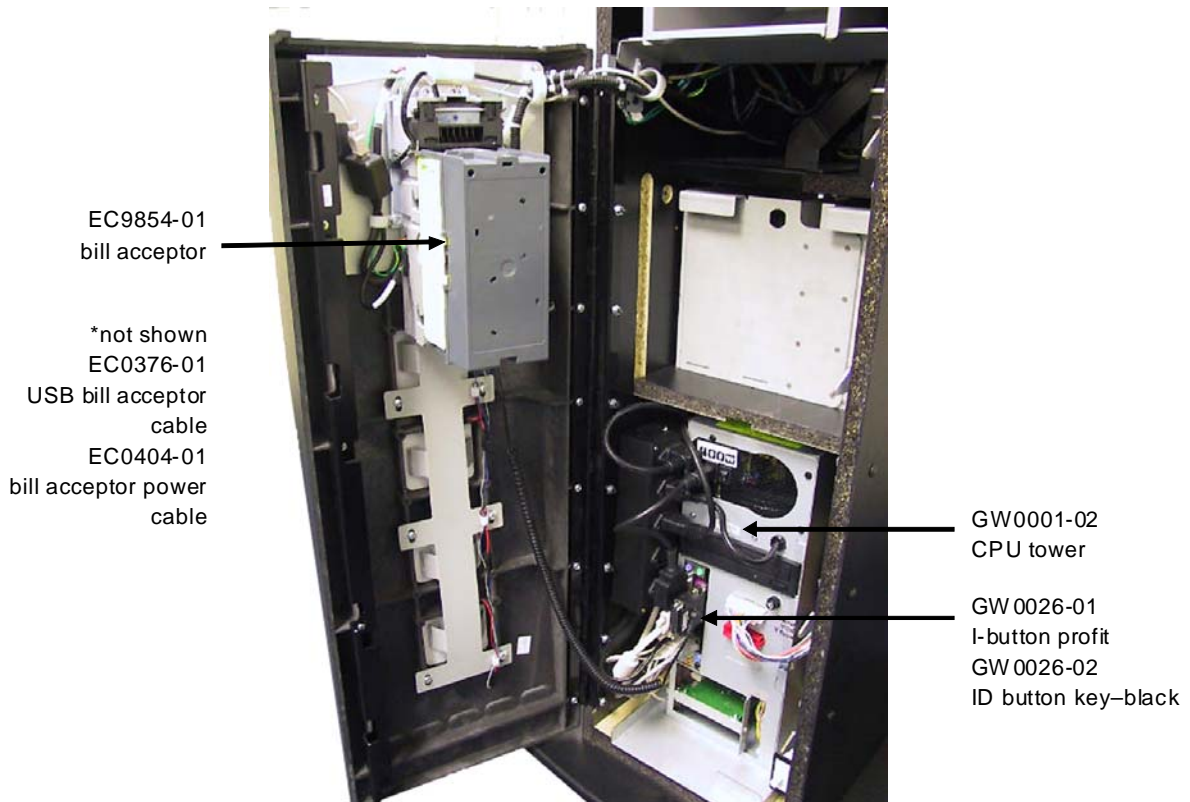

INSIDE TOP CABINET OF PRIZE FARM GAME

INSIDE BOTTOM CABINET OF PRIZE FARM GAME

FRONT VIEW OF PRIZE FARM GAME

REAR VIEW OF PRIZE FARM GAME

PRIZE FARM PARTS LIST

Item	Description
CN4451-02	ETHERNET COUPLER
EC0072-03	ETHERNET CABLE
EC0376-01	USB BILL ACCEPTOR CABLE
EC0404-01	BILL ACCEPTOR POWER CABLE
EC2001	EXTERNAL POWER CORD
EC9854-01	BILL ACCEPTOR
EC9856-01	TOUCHSCREEN
EC9857-01	TOUCHSCREEN CONTROLLER
GW0001-02	PC TOWER
GW0002-01	22" MONITOR & TOUCHSCREEN
GW0003-01	COIN MECH
GW0004-01	HOPPER
GW0017-02	FRONT MARQUEE
GW0026-01	I BUTTON PROFIT
GW0026-02	ID BUTTON KEY-BLACK
HW8747-02	LOCK
HW8759-01	CAM
MW1635-01	ETHERNET PLATE

GW0032-01	KIT,MARQUEE.SCROLLING
GW0033-01	(OPTIONAL) SCROLLING MARQUEE
GW0034-01	2 METER USB CABLE FOR MARQUEE
GW0035-01	MARQUEE LEGS
HW4582-01	MARQUEE SCREWS