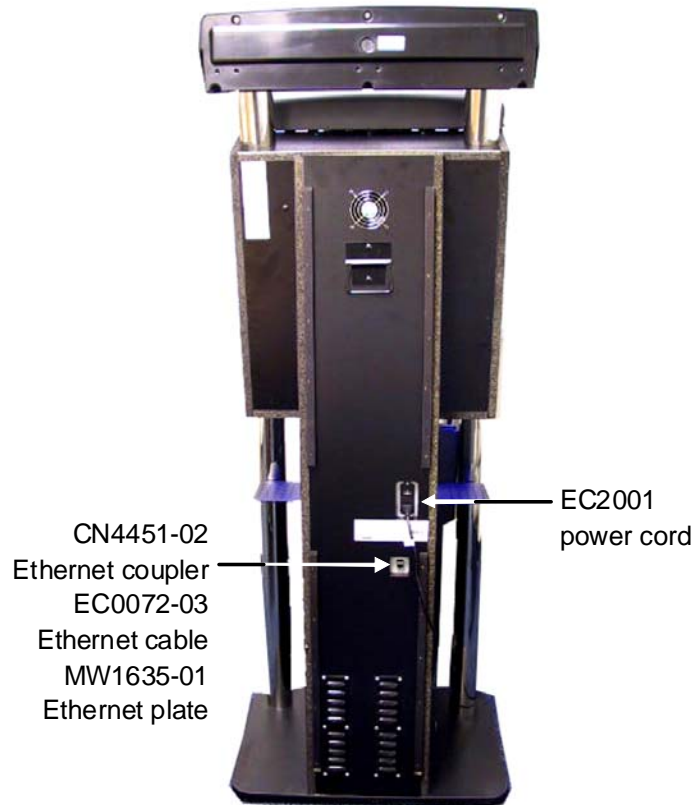

INSIDE TOP CABINET OF PRIZE FARM GAME

INSIDE BOTTOM CABINET OF PRIZE FARM GAME

FRONT VIEW OF PRIZE FARM GAME

REAR VIEW OF PRIZE FARM GAME

PRIZE FARM PARTS LIST

Item	Description
CN4451-02	ETHERNET COUPLER
EC0072-03	ETHERNET CABLE
EC0376-01	USB BILL ACCEPTOR CABLE
EC0404-01	BILL ACCEPTOR POWER CABLE
EC2001	EXTERNAL POWER CORD
EC9854-01	BILL ACCEPTOR
EC9856-01	TOUCHSCREEN
EC9857-01	TOUCHSCREEN CONTROLLER
GW0001-02	PC TOWER
GW0002-01	22" MONITOR & TOUCHSCREEN
GW0003-01	COIN MECH
GW0004-01	HOPPER
GW0017-02	FRONT MARQUEE
GW0026-01	I BUTTON PROFIT
GW0026-02	ID BUTTON KEY-BLACK
HW8747-02	LOCK
HW8759-01	CAM
MW1635-01	ETHERNET PLATE