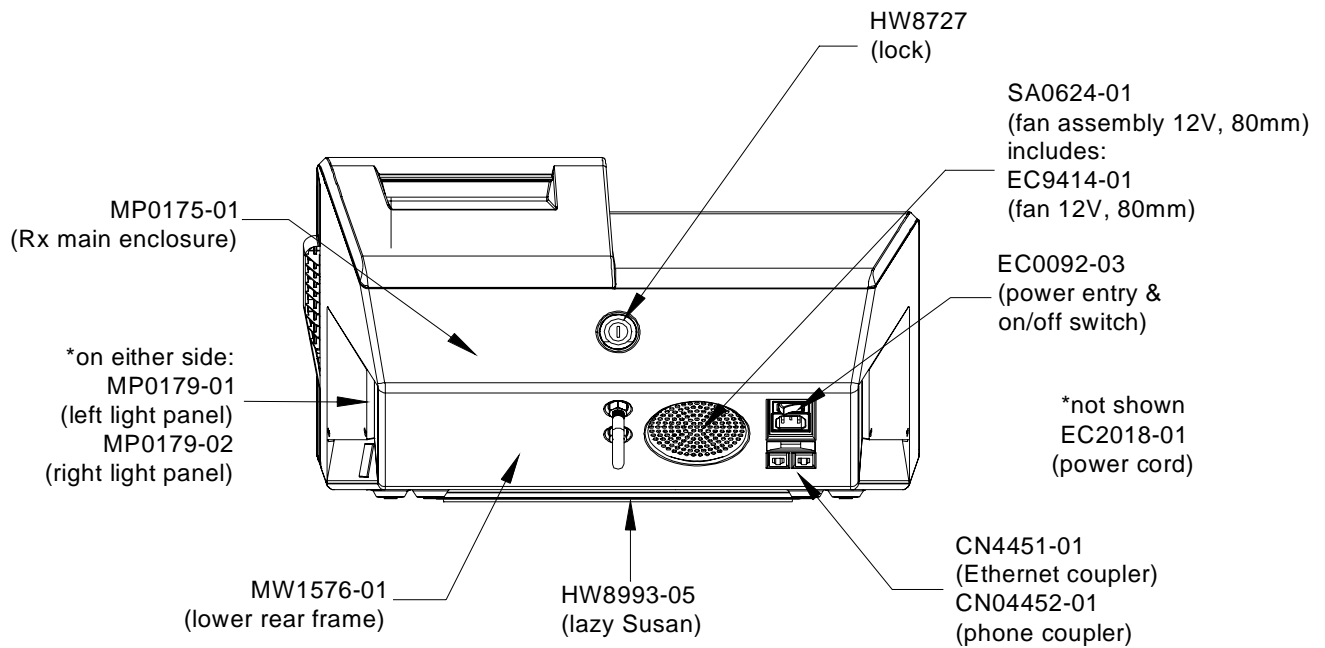

FRONT VIEW OF THE MEGATOUGH ION RX

REAR VIEW OF THE MEGATOUGH ION RX

ION RX WIDESCREEN PARTS LIST

Item	Description
CN4451-01	ETHERNET COUPLER
CN4452-01	PHONE COUPLER
EC0092-04	INLET A/C-SWITCH CIRCUIT BREAKER
EC0094-03	USB I/O CABLE
EC0097-04	16.5" ON-SCREEN DISPLAY CABLE
EC0101-03	DUAL SPEAKER ASSEMBLY
EC0148-05	USB WIRELESS ADAPTER
EC0158-05	9" TOUCHSCREEN CONTROLLER CABLE
EC0200-02	LIGHT SHOW CABLE
EC0358-01	SATA HARD DRIVE CABLE
EC0358-03	SATA SOFTWARE UPGRADE CABLE
EC0359-01	SATA HARD DRIVE POWER CABLE
EC0362-02	CREDIT CARD READER
EC0375-02	9" VGA CABLE
EC0367-02	CREDIT CARD READER CABLE
EC0369-02	EXTERNAL SATA HARD DRIVE CABLE
EC0371-01	COIN-AND-BILL ACCEPTOR LIGHT SHOW CABLE
EC0372-01	LCD LIGHT SHOW CABLE
EC2018-01	POWER CORD
EC7538-10	POWER SUPPLY, V4, 300W, +5, +3.3
EC9414-01	FAN, 12V, 80MM
EC9788-01	BILL ACCEPTOR \$1/\$2/\$5
HW0134-01	MONITOR SUPPORT ARM
HW8337-01	IMONEX COIN MECH
HW8727	LOCK
HW8993-05	12" DIAM. 15" STOPS LAZY SUSAN
MP0167-01	MARS BILL ACCEPTOR OUTER INSERT
MP0168-01	MARS BILL ACCEPTOR INNER INSERT
MP0169-01	RX INNER BEZEL
MP0170-01	RX OUTER BEZEL
MP0171-01	CARD READER
MP0172-01	SMALL COIN BOX - FOR GAMES WITH BILL ACCEPTORS
MP0173-01	COIN REJECTOR BUTTON
MP0174-01	COIN REJECTOR LEVER
MP0175-01	RX MAIN ENCLOSURE
MP0179-01	LEFT LIGHT PANEL
MP0179-02	RIGHT LIGHT PANEL
MW1079-02	HARD DRIVE BRACKET
MW1569-01	POWER SUPPLY BRACKET
MW1571-01	COIN MECH BRACKET
MW1574-01	HINGE PIN (ON LID)
MW1575-02	BRACKET HINGE (ON BASE)
MW1576-01	LOWER REAR FRAME
MW1577-01	UPPER REAR HINGE
MW1578-01	RX CASE LATCH
MW1595-01	LCD SUPPORT BRACKET
MW1625-01	LID BRACKET
SA0309-04	METER ASSEMBLY
SA0624-01	FAN ASSY, 12V, 80MM, 40CFM
SA0632-01	LARGE COIN BOX - FOR COIN-ONLY GAMES
SA10066-03	OSD BOARD
SA10071-01	MASTER LIGHT SHOW BOARD
SA10073-02	RIGHT SLAVE LIGHT SHOW BOARD
SA10073-03	LEFT SLAVE LIGHT SHOW BOARD
SA10078-02	ION INTEL LITTLE FALLS MOTHERBOARD
SA3605-01	ION 2011 SECURITY KEY
SB0477-01	USB TOUCHSCREEN CONTROLLER
SB0527-08	I/O BOARD
SB0546-12	2.5" ION 2011 HARD DRIVE PROGRAM ASSEMBLY
SB0616-01	TOUCHSCREEN REPLACEMENT KIT
SB0619-01	WIDESCREEN LCD REPLACEMENT KIT