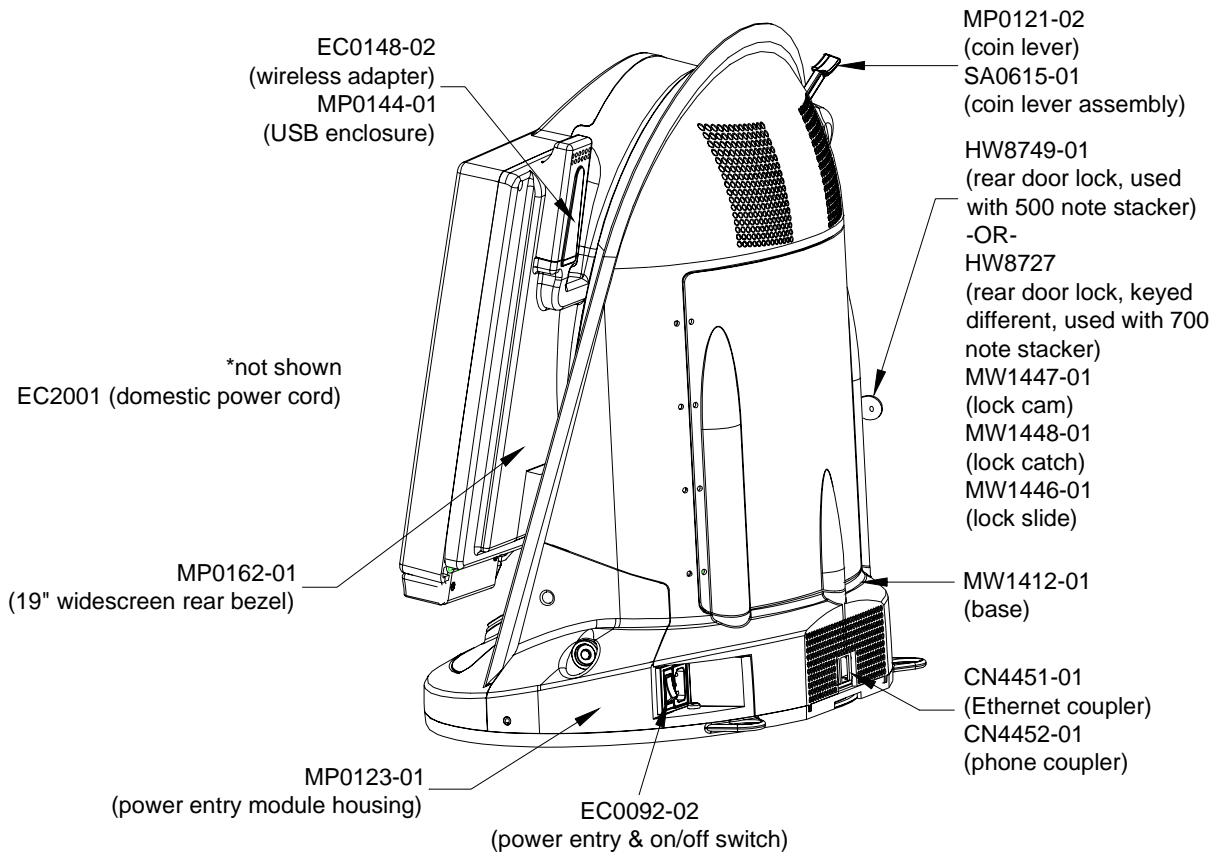

FRONT VIEW OF THE ION AURORA WIDESCREEN

REAR VIEW OF THE ION AURORA WIDESCREEN

ION AURORA WIDESCREEN PARTS LIST

Item	Description
CN4451-01	ETHERNET COUPLER
CN4452-01	PHONE COUPLER
EC0057-04	26" AUDIO CABLE FOR AURORA WIDESCREEN
EC0092-02	POWER ENTRY MODULE & ON/OFF SWITCH
EC0093-01	3" DC LCD POWER CABLE
EC0097-03	21" ON-SCREEN DISPLAY CABLE
EC0100-01	12-VOLT SNAP-IN MOUNTING METER
EC0148-02	USB WIRELESS ADAPTER
EC0158-03	45" USB TOUCHSCREEN CONTROLLER CABLE
EC0226-01	DUAL FAN ASSEMBLY
EC0332-03	SETUP & CALIBRATE CABLE
EC0358-01	SATA HARD DRIVE CABLE
EC0359-01	SATA HARD DRIVE POWER CABLE
EC0362-02	CREDIT CARD READER
EC0375-01	28" VGA CABLE
EC2001	POWER CORD - USA
EC2179-01	CENTRONICS SOFTWARE UPGRADE CABLE
EC2198-01	CENTRONICS UPGRADE CONNECTOR
EC7538-09	POWER SUPPLY-V3,300W,+5,+3.3
EC9257-02	FLAT 8 OHM SPEAKER FOR AURORA
EC9408-01	70MM, 12V, 23 CFM FAN
EC9796-01	\$1, \$2 & \$5 BILL ACCEPTOR WITH 500-NOTE STACKER
EC9796-06	\$1, \$2 & \$5 BILL ACCEPTOR WITH 700-NOTE STACKER
GL0073-10	MEGATOUCH MARQUEE SIGN
HW0905-04	MOTHERBOARD INSULATOR (FISH PAPER)
HW8018-06	11-1/2"OD ANTI-SKID PAD
HW8317-XX	INTERNATIONAL/CANADIAN ELECTRONIC COIN MECH
HW8337-01	DOMESTIC MECHANICAL COIN MECH
HW8727	KEYED DIFFERENT CAM LOCK, 1-1/8" BARREL, CAPTIVE KEY (FOR REAR DOOR), USED W/700-NOTE STACKER
HW8733-05	KEYED DIFFERENT CAM LOCK, 7/8"L BARREL WITHOUT CAM, CAPTIVE KEY (FOR CASH DOOR)
HW8749-01	564 REAR DOOR LOCK, 1-1/8"L BARREL WITHOUT CAM, USED W/500-NOTE STACKER
HW8919-01	ROTARY DRAW LATCH INSIDE REAR COVER
HW8948-01	0.73L SLOTTED CAPTIVE THUMBSCREW (FOR REAR COVER)
HW8993-04	12" DIAM. 15" STOPS LAZY SUSAN
HW9008-01	70mm FAN GUARD
KSV-112-006-01	AURORA LED REPLACEMENT KIT
MP0117-01	SMALL PLASTIC COIN BOX (COIN-AND-BILL GAMES)
MP0118-01	MARS BILL ACCEPTOR FILL PANEL
MP0118-02	SMILEY BILL ACCEPTOR FILL PANEL
MP0118-03	BLANK FILL PANEL (COIN-ONLY GAMES)
MP0121-02	COIN LEVER
MP0123-01	CREDIT CARD HOUSING COVER
MP0124-01	FRONT HOUSING
MP0136-02	REAR COVER FOR HINGED REAR DOOR
MP0143-02	HINGED REAR DOOR
MP0144-01	USB ENCLOSURE
MP0150-01	19" MARQUEE COVER
MP0156-01	LARGE PLASTIC COIN BOX (COIN-ONLY GAMES)
MP0161-01	19" WIDESCREEN FRONT BEZEL
MP0162-01	19" WIDESCREEN REAR BEZEL
MP0163-01	CREDIT CARD READER ENCLOSURE
MW0510-01	LOCK CAM
MW1079-02	HARD DRIVE BRACKET FOR AURORA WIDESCREEN
MW1386-01	COIN MECH BRACKET
MW1394-02	MOTHERBOARD TRAY
MW1412-01	AURORA BASE
MW1429-02	I/O MOUNTING BRACKET
MW1432-01	MOTHERBOARD ACCESS HINGE
MW1439-01	DOMESTIC COIN & BILL CASH BRACKET (FOR COIN-AND-BILL GAMES)
MW1441-01	19" RIGHT LCD MOUNTING BRACKET
MW1441-02	19" LEFT LCD MOUNTING BRACKET
MW1445-01	70mm FAN MOUNTING BRACKET
MW1446-01	LOCK SLIDER (DOOR)
MW1447-01	LOCK CAM (DOOR)