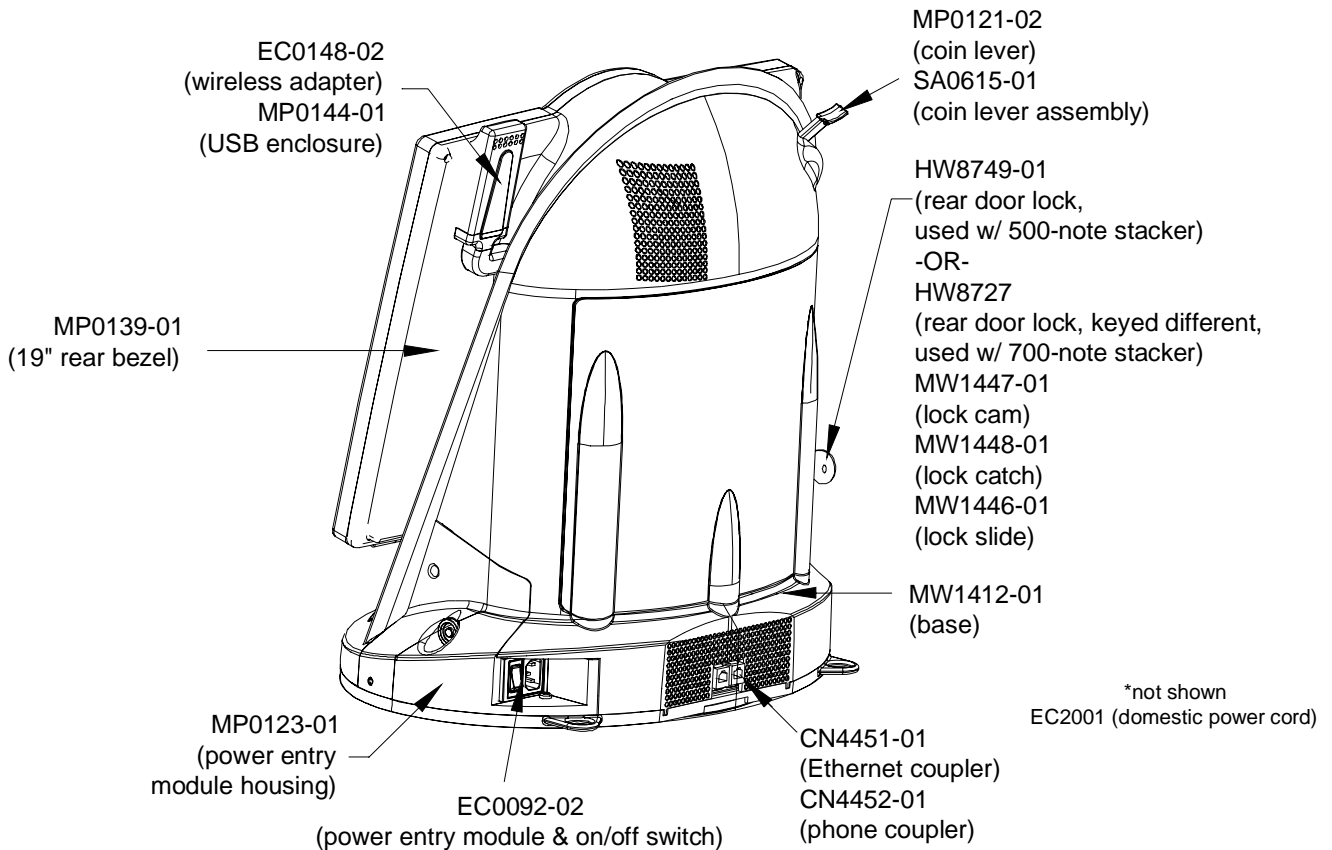

FRONT VIEW OF STANDARD ION AURORA

REAR VIEW OF STANDARD ION AURORA

ION AURORA PARTS LIST

Item	Description
CN4451-01	ETHERNET COUPLER
CN4452-01	PHONE COUPLER
EC0053-03	18", 40-PIN, 80-CONNECTOR, ATA100 RIBBON CABLE
EC0092-02	POWER ENTRY MODULE & ON/OFF SWITCH
EC0093-01	3" DC LCD POWER CABLE
EC0096-04	40" VGA CABLE
EC0097-01	21" ON-SCREEN DISPLAY CABLE
EC0100-01	12-VOLT SNAP-IN MOUNTING METER
EC0148-02	USB WIRELESS ADAPTER
EC0157-01	2.5" HARD DRIVE IDE ADAPTER
EC0226-01	DUAL FAN ASSEMBLY
EC0332-02	USB DONGLE LIGHT SHOW & SET UP & CALABRATE CABLE
EC0351-01	32" USB TOUCHSCREEN CONTROLLER CABLE
EC2001	POWER CORD - USA
EC2198-01	12" CENTRONICS CONNECTOR
EC9257-02	FLAT 8 OHM SPEAKER FOR AURORA
EC9407-04	CPU FAN ASSEMBLY
EC9408-01	70MM, 12V, 23 CFM FAN
EC9703-08	SMILEY BILL ACCEPTOR
EC9796-01	\$1, \$2 & \$5 BILL ACCEPTOR WITH 500-NOTE STACKER
EC9796-06	\$1, \$2 & \$5 BILL ACCEPTOR WITH 700-NOTE STACKER
GL0073-10	MEGATOUCH MARQUEE SIGN
HW0905-03	ASUS MOTHERBOARD INSULATOR (FISH PAPER)
HW3100	#6-32 HEXNUT FOR I/O MOUNTING PLATE STANDOFF
HW6036-07	#6-32 x 1.25L x .25 HEX STANDOFF M<F FOR I/O MOUNTING PLATE
HW8018-06	11-1/2"OD ANTI-SKID PAD
HW8317-XX	INTERNATIONAL/CANADIAN ELECTRONIC COIN MECH
HW8337-01	DOMESTIC MECHANICAL COIN MECH
HW8727	KEYED DIFFERENT CAM LOCK, 1-1/8" BARREL, CAPTIVE KEY (FOR REAR DOOR), USED W/700-NOTE STACKER
HW8733-05	KEYED DIFFERENT CAM LOCK, 7/8"L BARREL WITHOUT CAM, CAPTIVE KEY (FOR CASH DOOR)
HW8749-01	564 REAR DOOR LOCK, 1-1/8"L BARREL WITHOUT CAM, USED W/500-NOTE STACKER
HW8919-01	ROTARY DRAW LATCH INSIDE REAR COVER
HW8948-02	0.73L SLOTTED CAPTIVE THUMBSCREW (FOR REAR COVER)
HW8993-04	12" DIAM. 15" STOPS LAZY SUSAN
HW9008-01	70mm FAN GUARD
KSV-112-006-01	AURORA LED REPLACEMENT KIT
KUV-110-155-01	KIT - ION TURBO UPGRADE 256MB
MP0117-01	SMALL PLASTIC COINBOX (COIN-AND-BILL GAMES)
MP0118-01	MARS BILL ACCEPTOR FILL PANEL
MP0118-02	SMILEY BILL ACCEPTOR FILL PANEL
MP0118-03	BLANK FILL PANEL (COIN-ONLY GAMES)
MP0121-02	COIN LEVER
MP0123-01	POWER ENTRY MODULE HOUSING
MP0124-01	FRONT HOUSING
MP0133-01	17" FRONT BEZEL
MP0136-01	REAR COVER FOR REMOVABLE REAR DOOR
MP0136-02	REAR COVER FOR HINGED REAR DOOR
MP0138-01	19" FRONT BEZEL
MP0139-01	19" REAR BEZEL
MP0143-01	REMOVABLE REAR DOOR
MP0143-02	HINGED REAR DOOR
MP0144-01	USB ENCLOSURE
MP0149-01	17" MARQUEE COVER
MP0150-01	19" MARQUEE COVER
MP0156-01	LARGE PLASTIC COIN BOX (COIN-ONLY GAMES)
MW0510-01	LOCK CAM (FOR CASH DOOR)
MW1386-01	COIN MECH BRACKET
MW1389-01	17" RIGHT LCD MOUNTING BRACKET
MW1389-02	17" LEFT LCD MOUNTING BRACKET
MW1394-01	MOTHERBOARD TRAY
MW1412-01	AURORA BASE
MW1429-02	I/O MOUNTING BRACKET
MW1432-01	MOTHERBOARD ACCESS HINGE