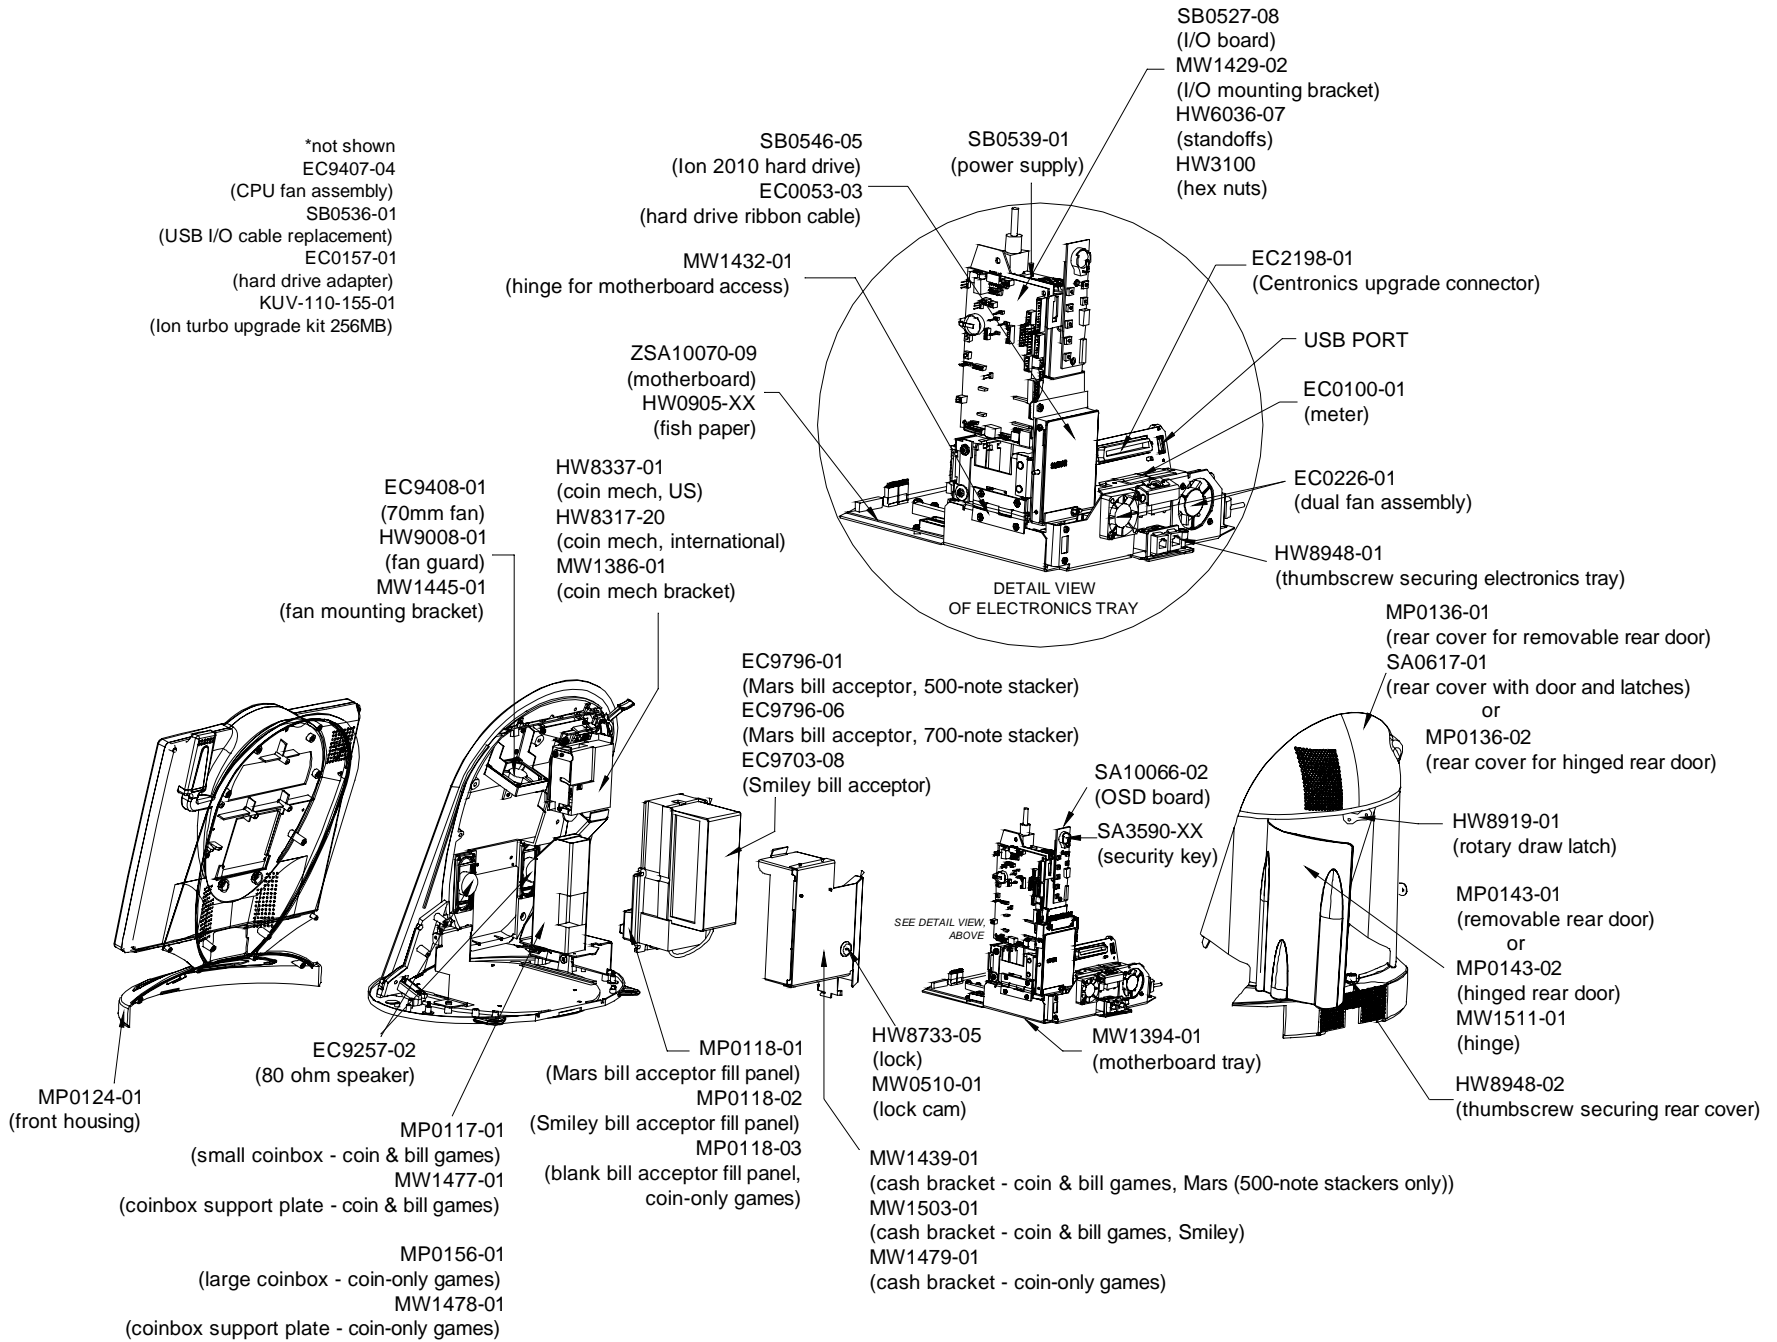

FRONT VIEW OF STANDARD ION AURORA

REAR VIEW OF STANDARD ION AURORA

ION AURORA PARTS LIST

Item	Description
CN4451-01	ETHERNET COUPLER
CN4452-01	PHONE COUPLER
EC0053-03	18", 40-PIN, 80-CONNECTOR, ATA100 RIBBON CABLE
EC0092-02	POWER ENTRY MODULE & ON/OFF SWITCH
EC0093-01	3" DC LCD POWER CABLE
EC0096-04	40" VGA CABLE
EC0097-01	21" ON-SCREEN DISPLAY CABLE
EC0100-01	12-VOLT SNAP-IN MOUNTING METER
EC0148-02	USB WIRELESS ADAPTER
EC0157-01	2.5" HARD DRIVE IDE ADAPTER
EC0226-01	DUAL FAN ASSEMBLY
EC0332-02	USB DONGLE LIGHT SHOW & SET UP & CALABRATE CABLE
EC0351-01	32" USB TOUCHSCREEN CONTROLLER CABLE
EC2001	POWER CORD - USA
EC2198-01	12" CENTRONICS CONNECTOR
EC9257-02	FLAT 8 OHM SPEAKER FOR AURORA
EC9407-04	CPU FAN ASSEMBLY
EC9408-01	70MM, 12V, 23 CFM FAN
EC9703-08	SMILEY BILL ACCEPTOR
EC9796-01	\$1, \$2 & \$5 BILL ACCEPTOR WITH 500-NOTE STACKER
EC9796-06	\$1, \$2 & \$5 BILL ACCEPTOR WITH 700-NOTE STACKER
GL0073-10	MEGATOUCH MARQUEE SIGN
HW0905-03	ASUS MOTHERBOARD INSULATOR (FISH PAPER)
HW3100	#6-32 HEXNUT FOR I/O MOUNTING PLATE STANDOFF
HW6036-07	#6-32 x 1.25L x .25 HEX STANDOFF M<F FOR I/O MOUNTING PLATE
HW8018-06	11-1/2"OD ANTI-SKID PAD
HW8317-XX	INTERNATIONAL/CANADIAN ELECTRONIC COIN MECH
HW8337-01	DOMESTIC MECHANICAL COIN MECH
HW8727	KEYED DIFFERENT CAM LOCK, 1-1/8" BARREL, CAPTIVE KEY (FOR REAR DOOR), USED W/700-NOTE STACKER
HW8733-05	KEYED DIFFERENT CAM LOCK, 7/8"L BARREL WITHOUT CAM, CAPTIVE KEY (FOR CASH DOOR)
HW8749-01	564 REAR DOOR LOCK, 1-1/8"L BARREL WITHOUT CAM, USED W/500-NOTE STACKER
HW8919-01	ROTARY DRAW LATCH INSIDE REAR COVER
HW8948-02	0.73L SLOTTED CAPTIVE THUMBSCREW (FOR REAR COVER)
HW8993-04	12" DIAM. 15" STOPS LAZY SUSAN
HW9008-01	70mm FAN GUARD
KSV-112-006-01	AURORA LED REPLACEMENT KIT
KUV-110-155-01	KIT - ION TURBO UPGRADE 256MB
MP0117-01	SMALL PLASTIC COINBOX (COIN-AND-BILL GAMES)
MP0118-01	MARS BILL ACCEPTOR FILL PANEL
MP0118-02	SMILEY BILL ACCEPTOR FILL PANEL
MP0118-03	BLANK FILL PANEL (COIN-ONLY GAMES)
MP0121-02	COIN LEVER
MP0123-01	POWER ENTRY MODULE HOUSING
MP0124-01	FRONT HOUSING
MP0133-01	17" FRONT BEZEL
MP0136-01	REAR COVER FOR REMOVABLE REAR DOOR
MP0136-02	REAR COVER FOR HINGED REAR DOOR
MP0138-01	19" FRONT BEZEL
MP0139-01	19" REAR BEZEL
MP0143-01	REMOVABLE REAR DOOR
MP0143-02	HINGED REAR DOOR
MP0144-01	USB ENCLOSURE
MP0149-01	17" MARQUEE COVER
MP0150-01	19" MARQUEE COVER
MP0156-01	LARGE PLASTIC COIN BOX (COIN-ONLY GAMES)
MW0510-01	LOCK CAM (FOR CASH DOOR)
MW1386-01	COIN MECH BRACKET
MW1389-01	17" RIGHT LCD MOUNTING BRACKET
MW1389-02	17" LEFT LCD MOUNTING BRACKET
MW1394-01	MOTHERBOARD TRAY
MW1412-01	AURORA BASE
MW1429-02	I/O MOUNTING BRACKET
MW1432-01	MOTHERBOARD ACCESS HINGE