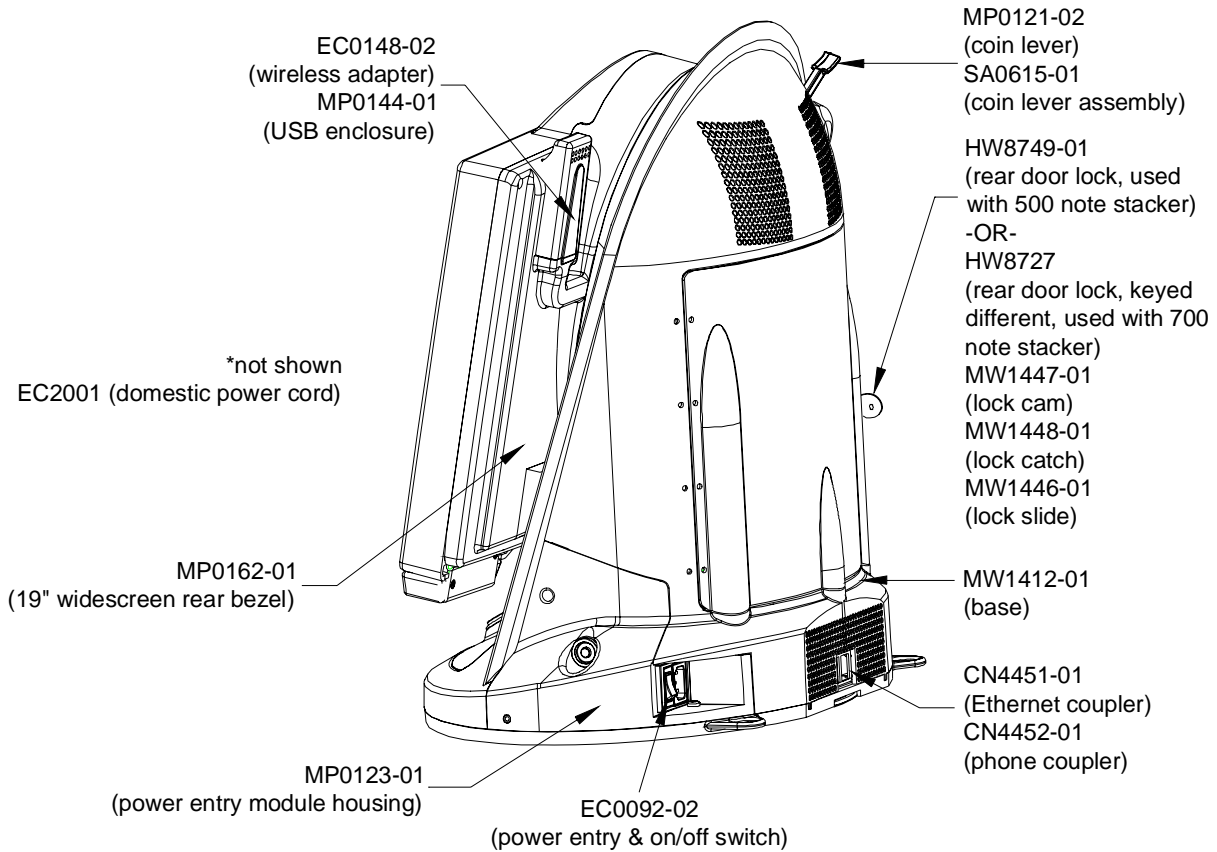

FRONT VIEW OF THE ION AURORA WIDESCREEN

REAR VIEW OF THE ION AURORA WIDESCREEN

EXPLODED VIEW OF THE ION AURORA WIDESCREEN

ION AURORA WIDESCREEN PARTS LIST

Item	Description
CN4451-01	ETHERNET COUPLER
CN4452-01	PHONE COUPLER
EC0057-04	26" AUDIO CABLE FOR AURORA WIDESCREEN
EC0092-02	POWER ENTRY MODULE & ON/OFF SWITCH
EC0093-01	3" DC LCD POWER CABLE
EC0097-03	21" ON-SCREEN DISPLAY CABLE
EC0100-01	12-VOLT SNAP-IN MOUNTING METER
EC0148-02	USB WIRELESS ADAPTER
EC0226-01	DUAL FAN ASSEMBLY
EC0332-03	SETUP & CALIBRATE CABLE
EC0351-01	32" USB TOUCHSCREEN CONTROLLER CABLE
EC0358-01	SATA HARD DRIVE CABLE
EC0359-01	SATA HARD DRIVE POWER CABLE
EC0362-02	CREDIT CARD READER
EC0375-01	28" VGA CABLE
EC2001	POWER CORD - USA
EC2198-01	12" CENTRONICS CONNECTOR
EC7538-09	POWER SUPPLY-V3,300W,+5,+3.3
EC9257-02	FLAT 8 OHM SPEAKER FOR AURORA
EC9408-01	70MM, 12V, 23 CFM FAN
EC9796-01	\$1, \$2 & \$5 BILL ACCEPTOR WITH 500-NOTE STACKER
EC9796-06	\$1, \$2 & \$5 BILL ACCEPTOR WITH 700-NOTE STACKER
EC9846-01	USB TOUCHSCREEN CONTROLLER
GL0073-10	MEGATOUCH MARQUEE SIGN
HW0905-04	MOTHERBOARD INSULATOR (FISH PAPER)
HW8018-06	11-1/2"OD ANTI-SKID PAD
HW8317-XX	INTERNATIONAL/CANADIAN ELECTRONIC COIN MECH
HW8337-01	DOMESTIC MECHANICAL COIN MECH
HW8727	KEYED DIFFERENT CAM LOCK, 1-1/8" BARREL, CAPTIVE KEY (FOR REAR DOOR), USED W/700-NOTE STACKER
HW8733-05	KEYED DIFFERENT CAM LOCK, 7/8"L BARREL WITHOUT CAM, CAPTIVE KEY (FOR CASH DOOR)
HW8749-01	564 REAR DOOR LOCK, 1-1/8"L BARREL WITHOUT CAM, USED W/500-NOTE STACKER
HW8919-01	ROTARY DRAW LATCH INSIDE REAR COVER
HW8948-01	0.73L SLOTTED CAPTIVE THUMBSCREW (FOR REAR COVER)
HW8993-04	12" DIAM. 15" STOPS LAZY SUSAN
HW9008-01	70mm FAN GUARD
KSV-112-006-01	AURORA LED REPLACEMENT KIT
MP0117-01	SMALL PLASTIC COINBOX (COIN-AND-BILL GAMES)
MP0118-01	MARS BILL ACCEPTOR FILL PANEL
MP0118-03	BLANK FILL PANEL (COIN-ONLY GAMES)
MP0121-02	COIN LEVER
MP0123-01	CREDIT CARD HOUSING COVER
MP0124-01	FRONT HOUSING
MP0136-02	REAR COVER FOR HINGED REAR DOOR
MP0143-02	HINGED REAR DOOR
MP0144-01	USB ENCLOSURE
MP0150-01	19" MARQUEE COVER
MP0156-01	LARGE PLASTIC COIN BOX (COIN-ONLY GAMES)
MP0161-01	19" WIDESCREEN FRONT BEZEL
MP0162-01	19" WIDESCREEN REAR BEZEL
MP0163-01	CARD READER ENCLOSURE
MW0510-01	LOCK CAM
MW1079-02	HARD DRIVE BRACKET FOR AURORA WIDESCREEN
MW1386-01	COIN MECH BRACKET
MW1394-02	MOTHERBOARD TRAY
MW1411-01	HALO
MW1412-01	AURORA BASE
MW1429-02	I/O MOUNTING BRACKET
MW1432-01	MOTHERBOARD ACCESS HINGE
MW1439-01	DOMESTIC COIN & BILL SECURITY BRACKET (FOR COIN-AND-BILL GAMES)
MW1441-01	19" RIGHT LCD MOUNTING BRACKET
MW1441-02	19" LEFT LCD MOUNTING BRACKET
MW1445-01	70mm FAN MOUNTING BRACKET
MW1446-01	LOCK SLIDER (DOOR)