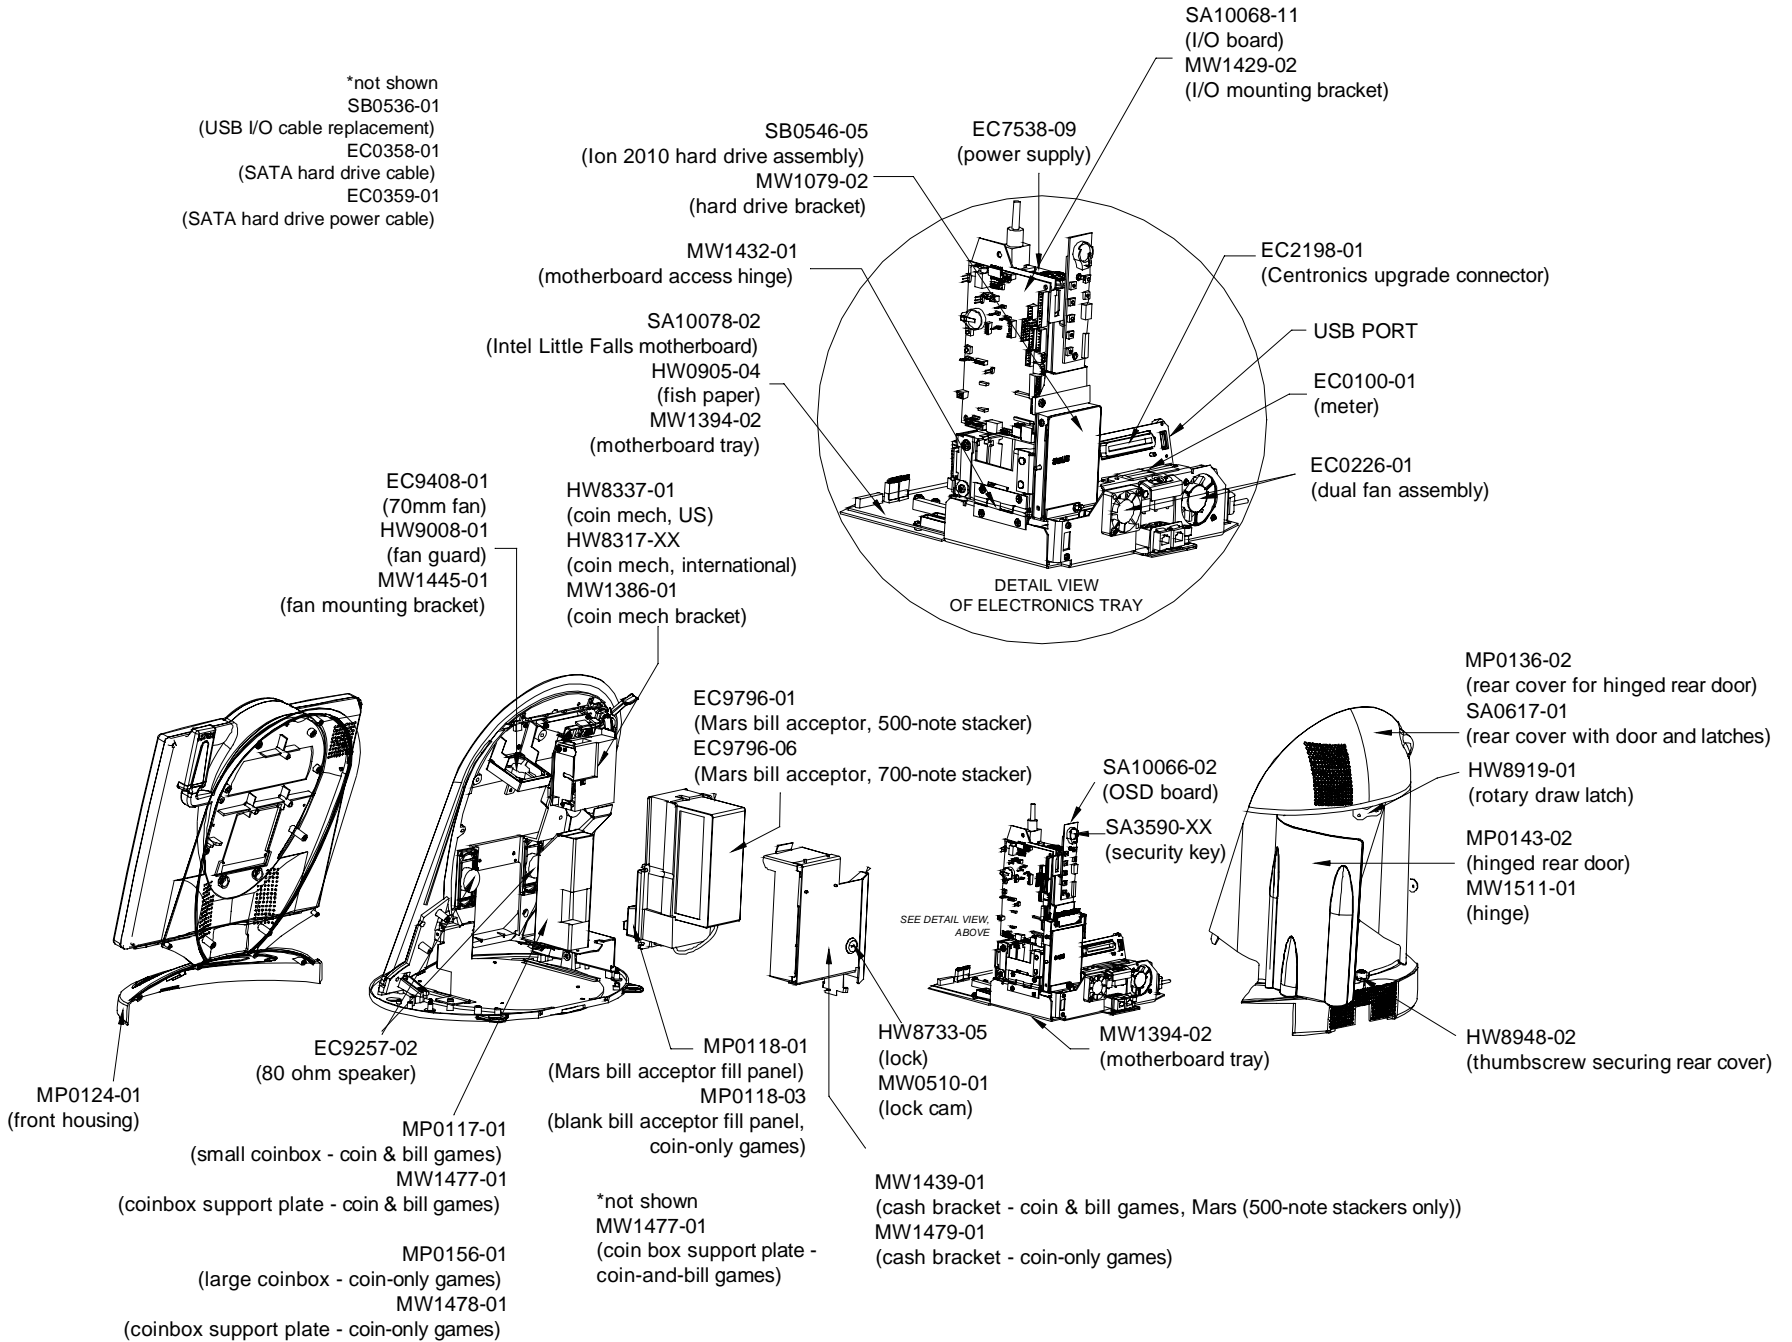

EXPLODED VIEW OF THE ION AURORA WIDESCREEN